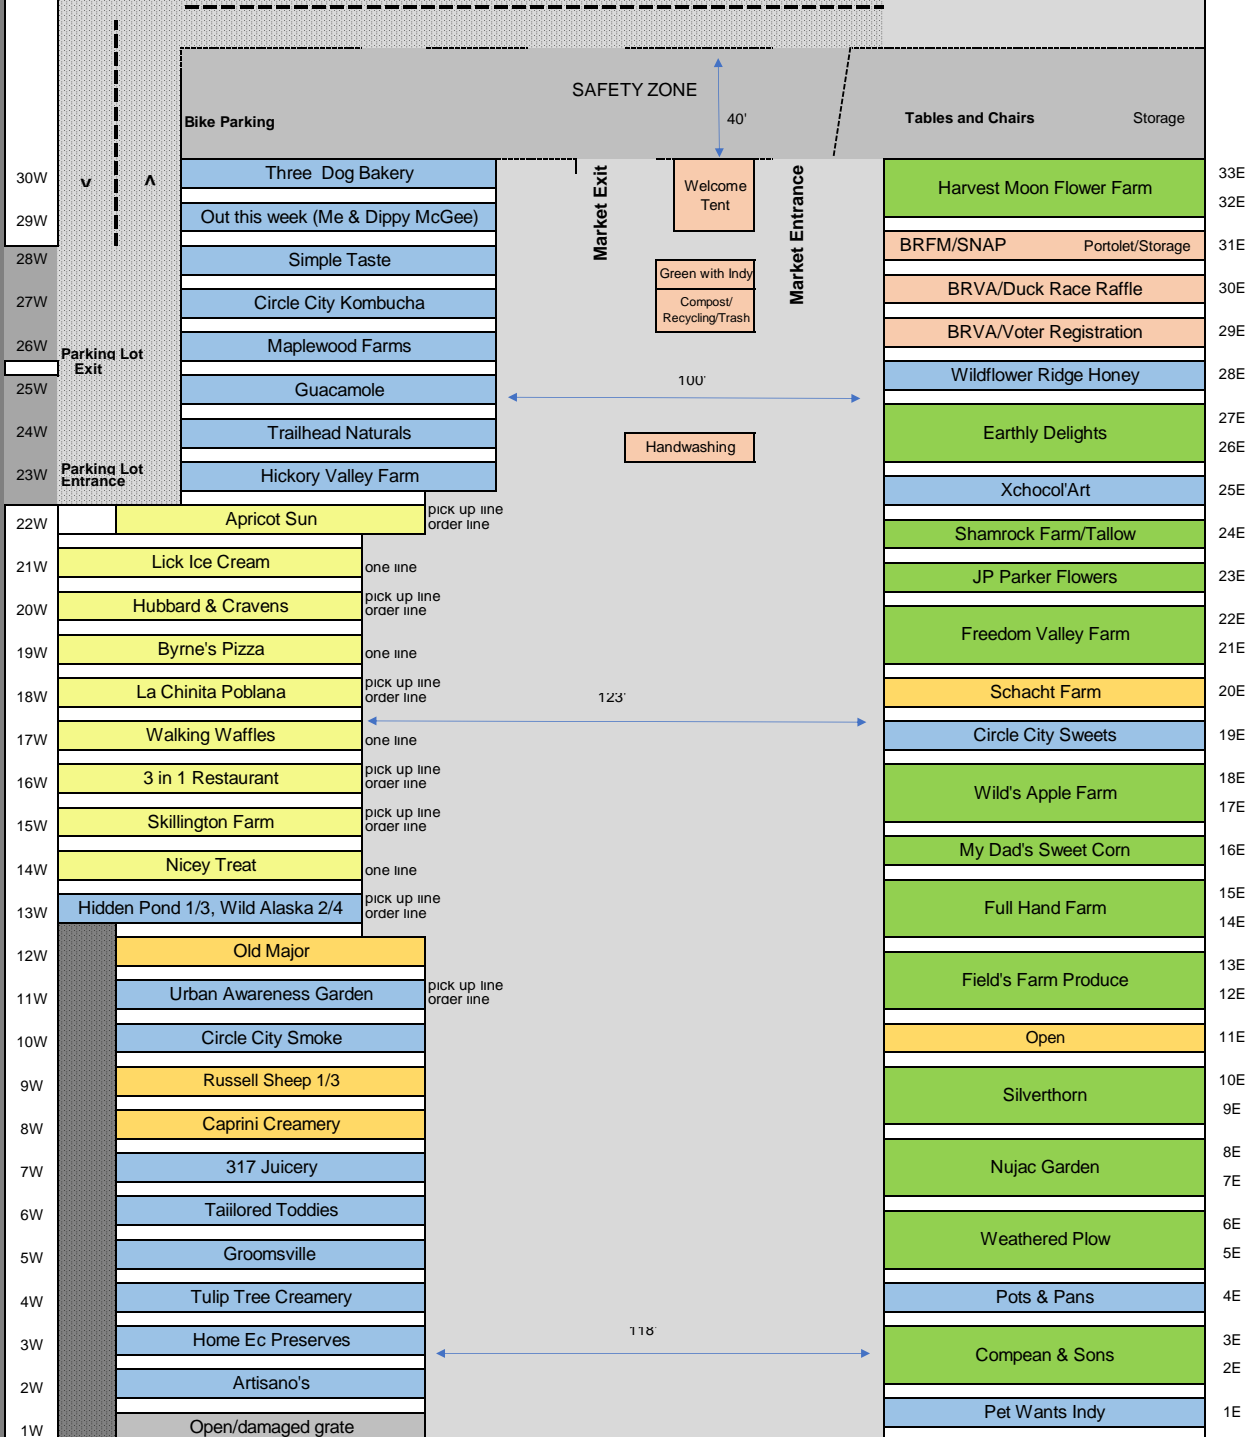

North

Regular Parking

Handicapped parking

WEEK 2

8S	Dickinson's Fine Woodworking
7S	Native Bread
6S	Norman Mullett Farm
5S	Phelps Family Farm
4S	Batch No. 2 1/3/4, Red Frazier Bison 2
3S	Daily Blossom
2S	Open
1S	Open