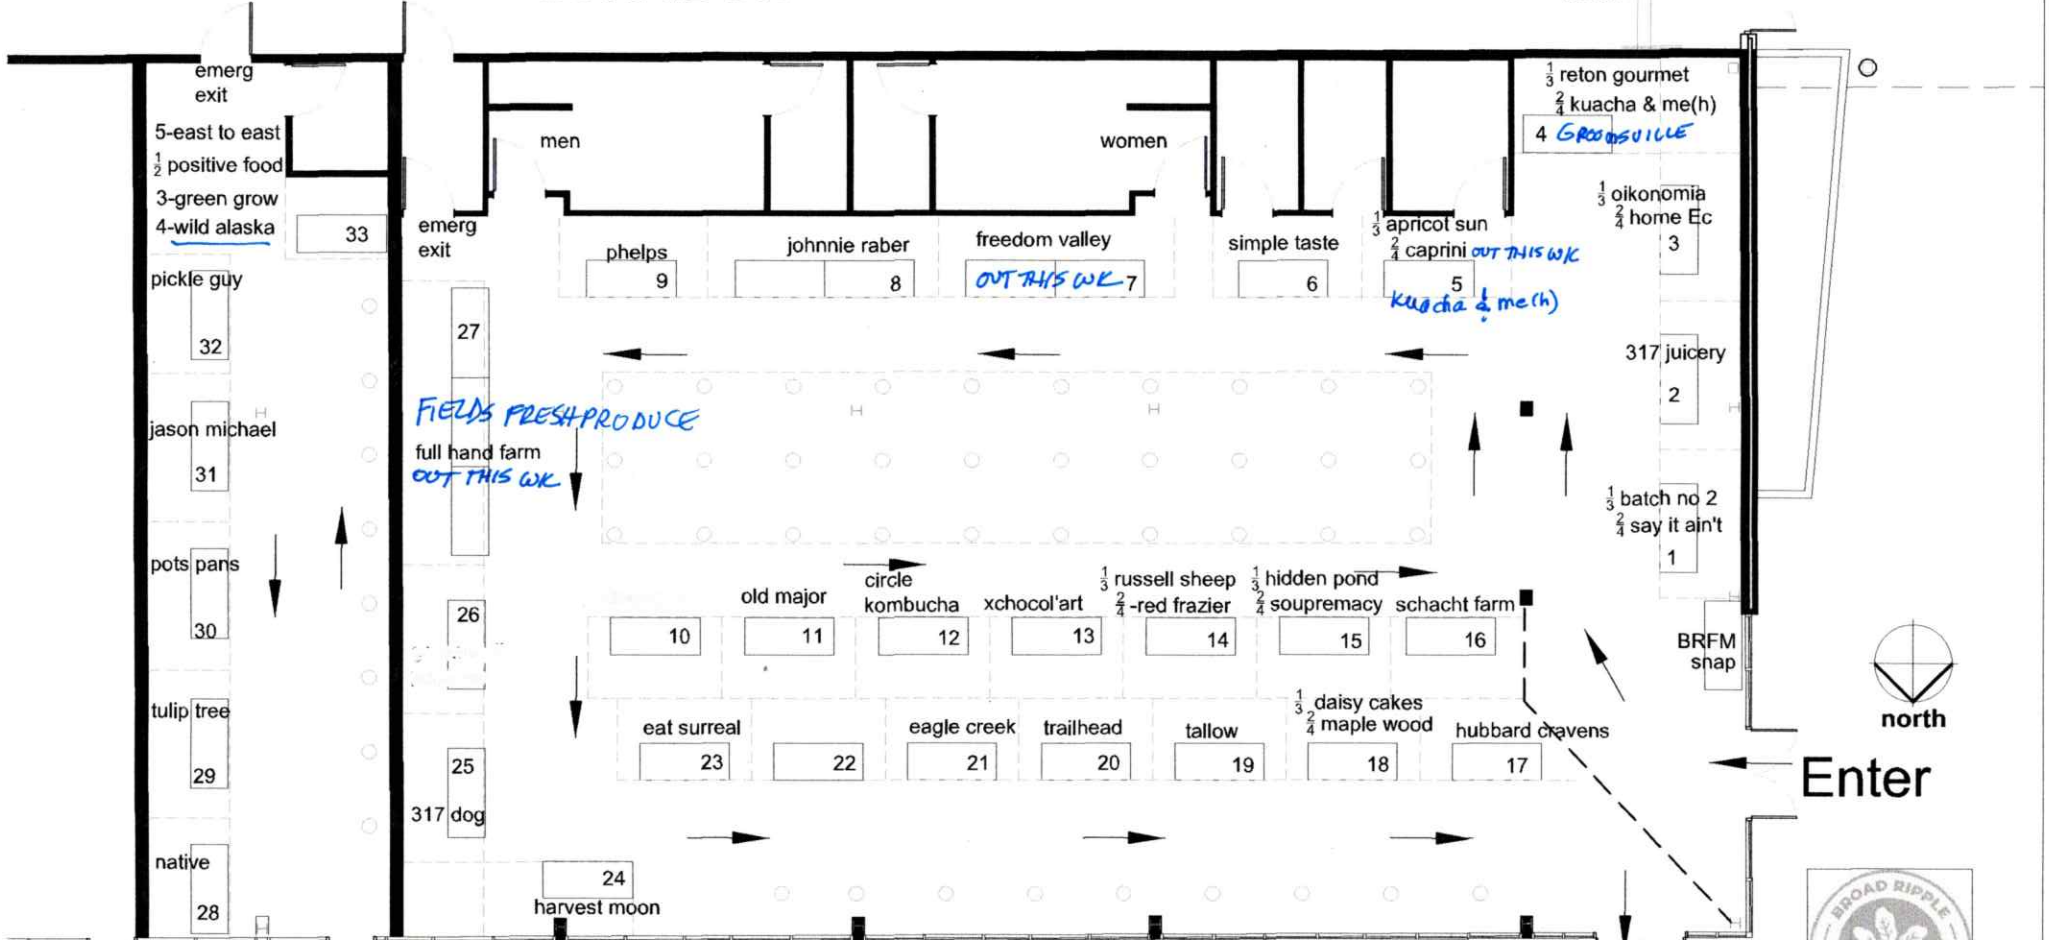

CORRIDOR

NMOG

MARKET EAST
Enter/Exit

MARKET WEST Exit

WINTER
2020-21

4/24/21