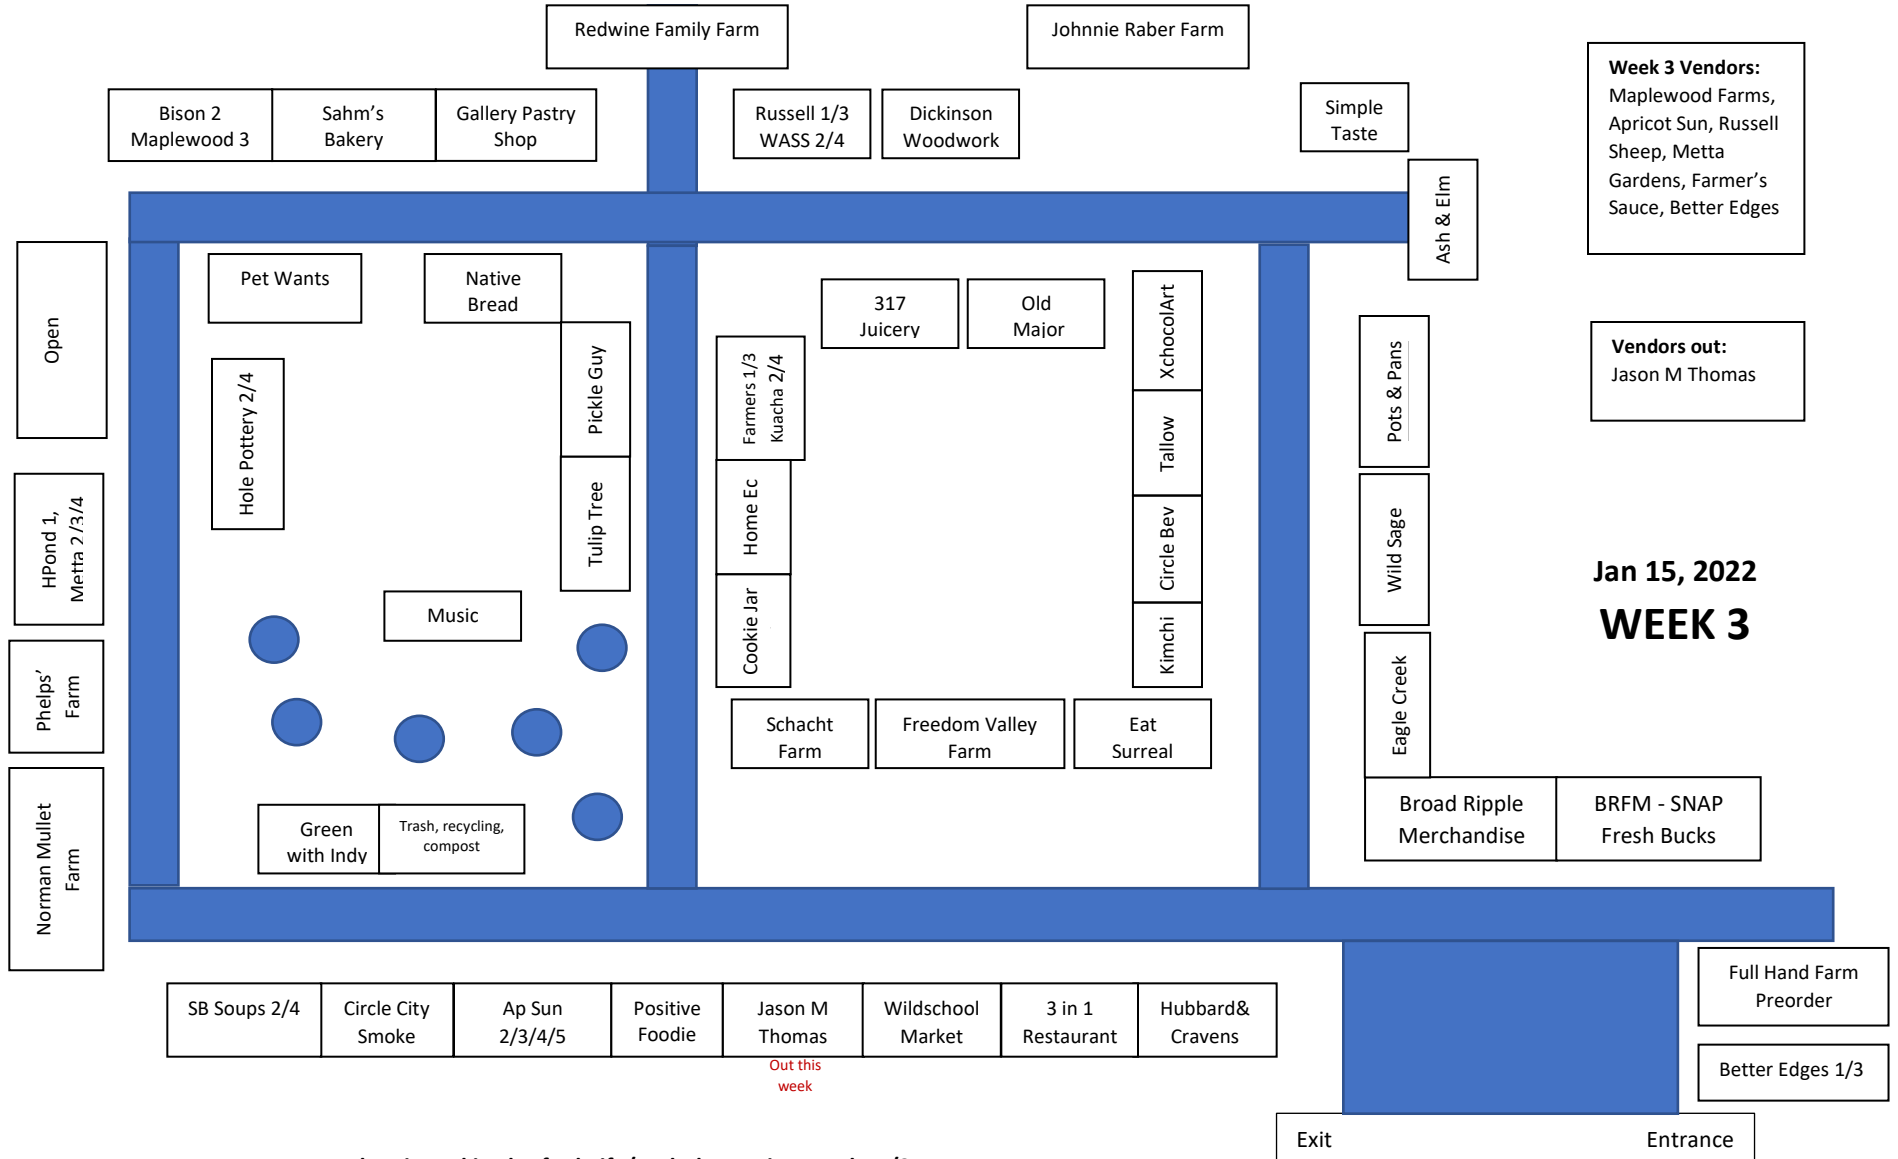

Broad Ripple Farmers Market Winter Season 2021-2022

Better Edges in parking lot for knife/tool sharpening Weeks 1/3.