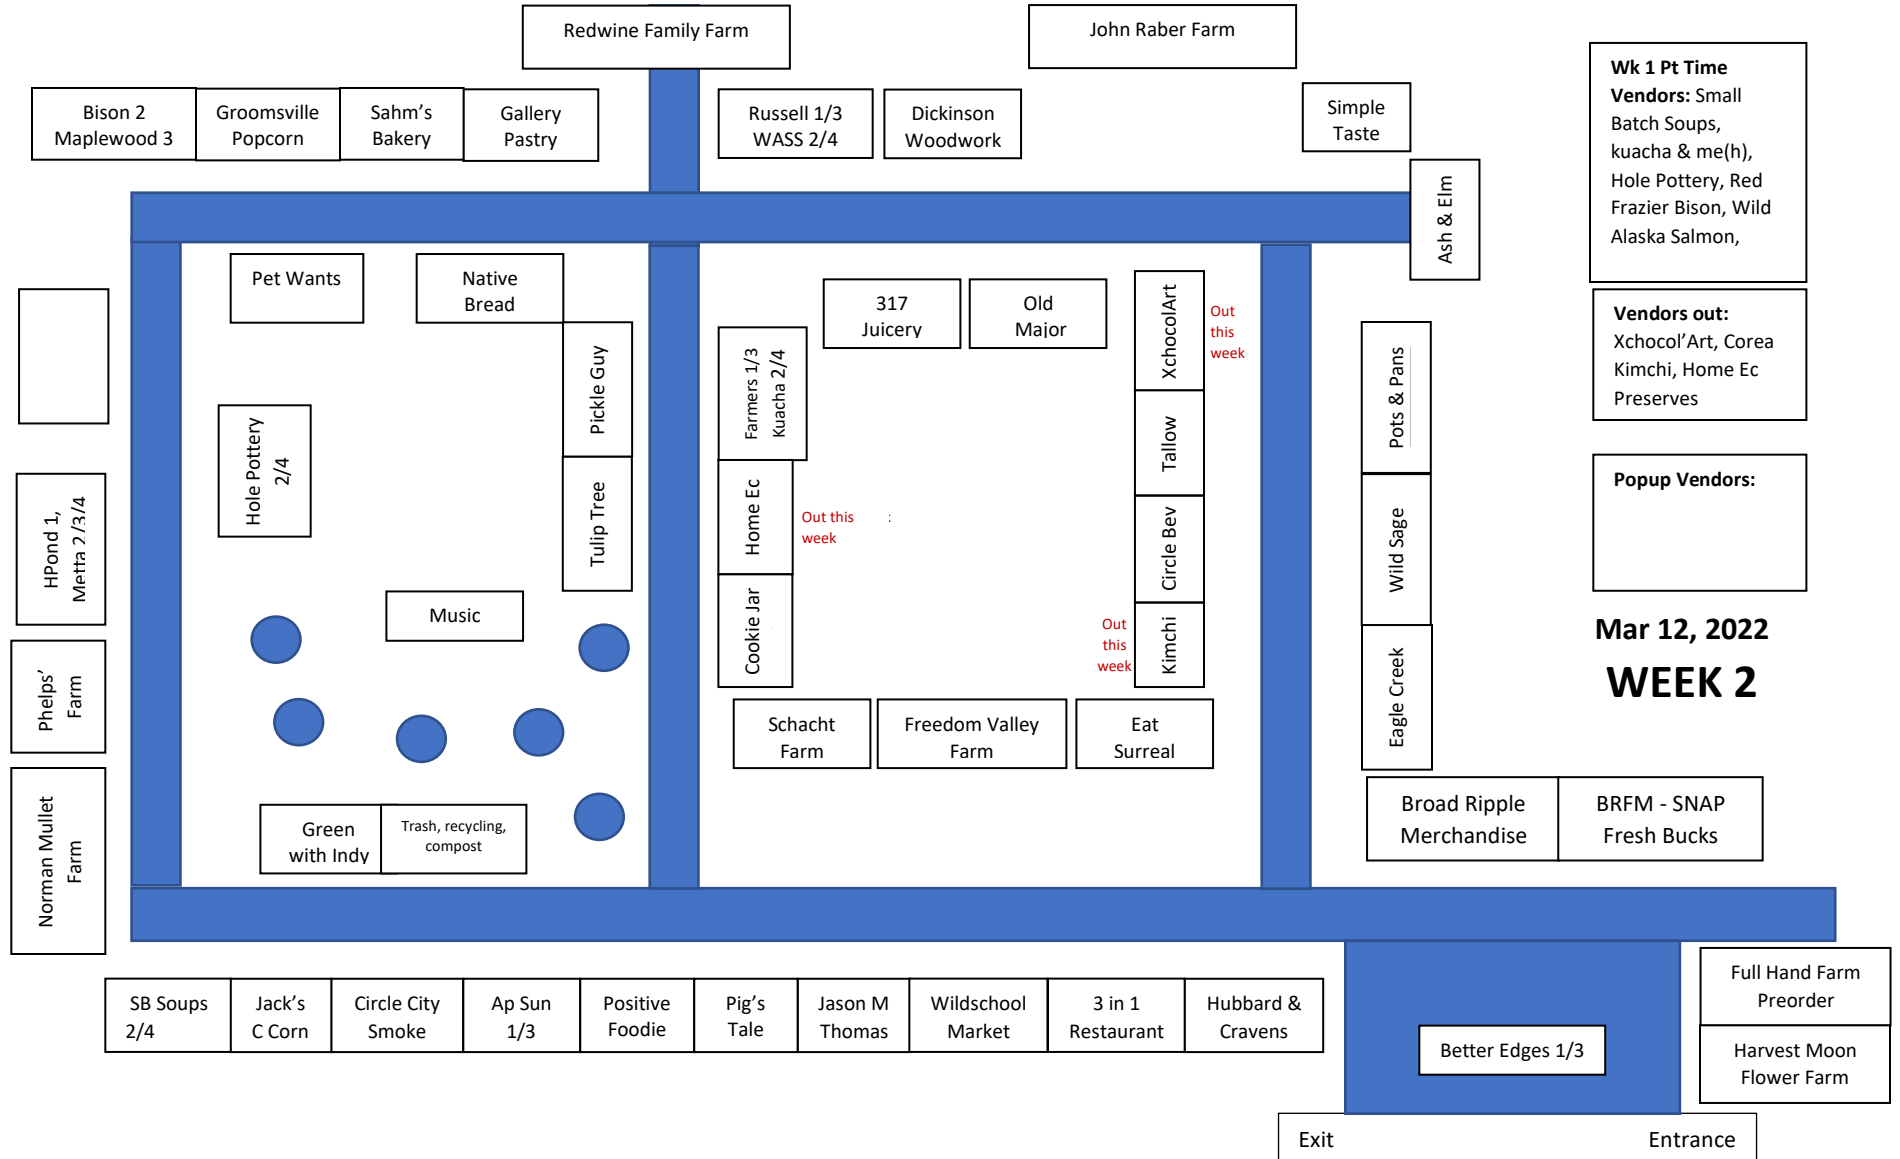

# Broad Ripple Farmers Market Winter Season 2021-2022

**Wk 1 Pt Time Vendors:** Small Batch Soups, kuacha & me(h), Hole Pottery, Red Frazier Bison, Wild Alaska Salmon,

**Vendors out:** Xchocol'Art, Corea Kimchi, Home Ec Preserves

**Popup Vendors:**

**Mar 12, 2022 WEEK 2**