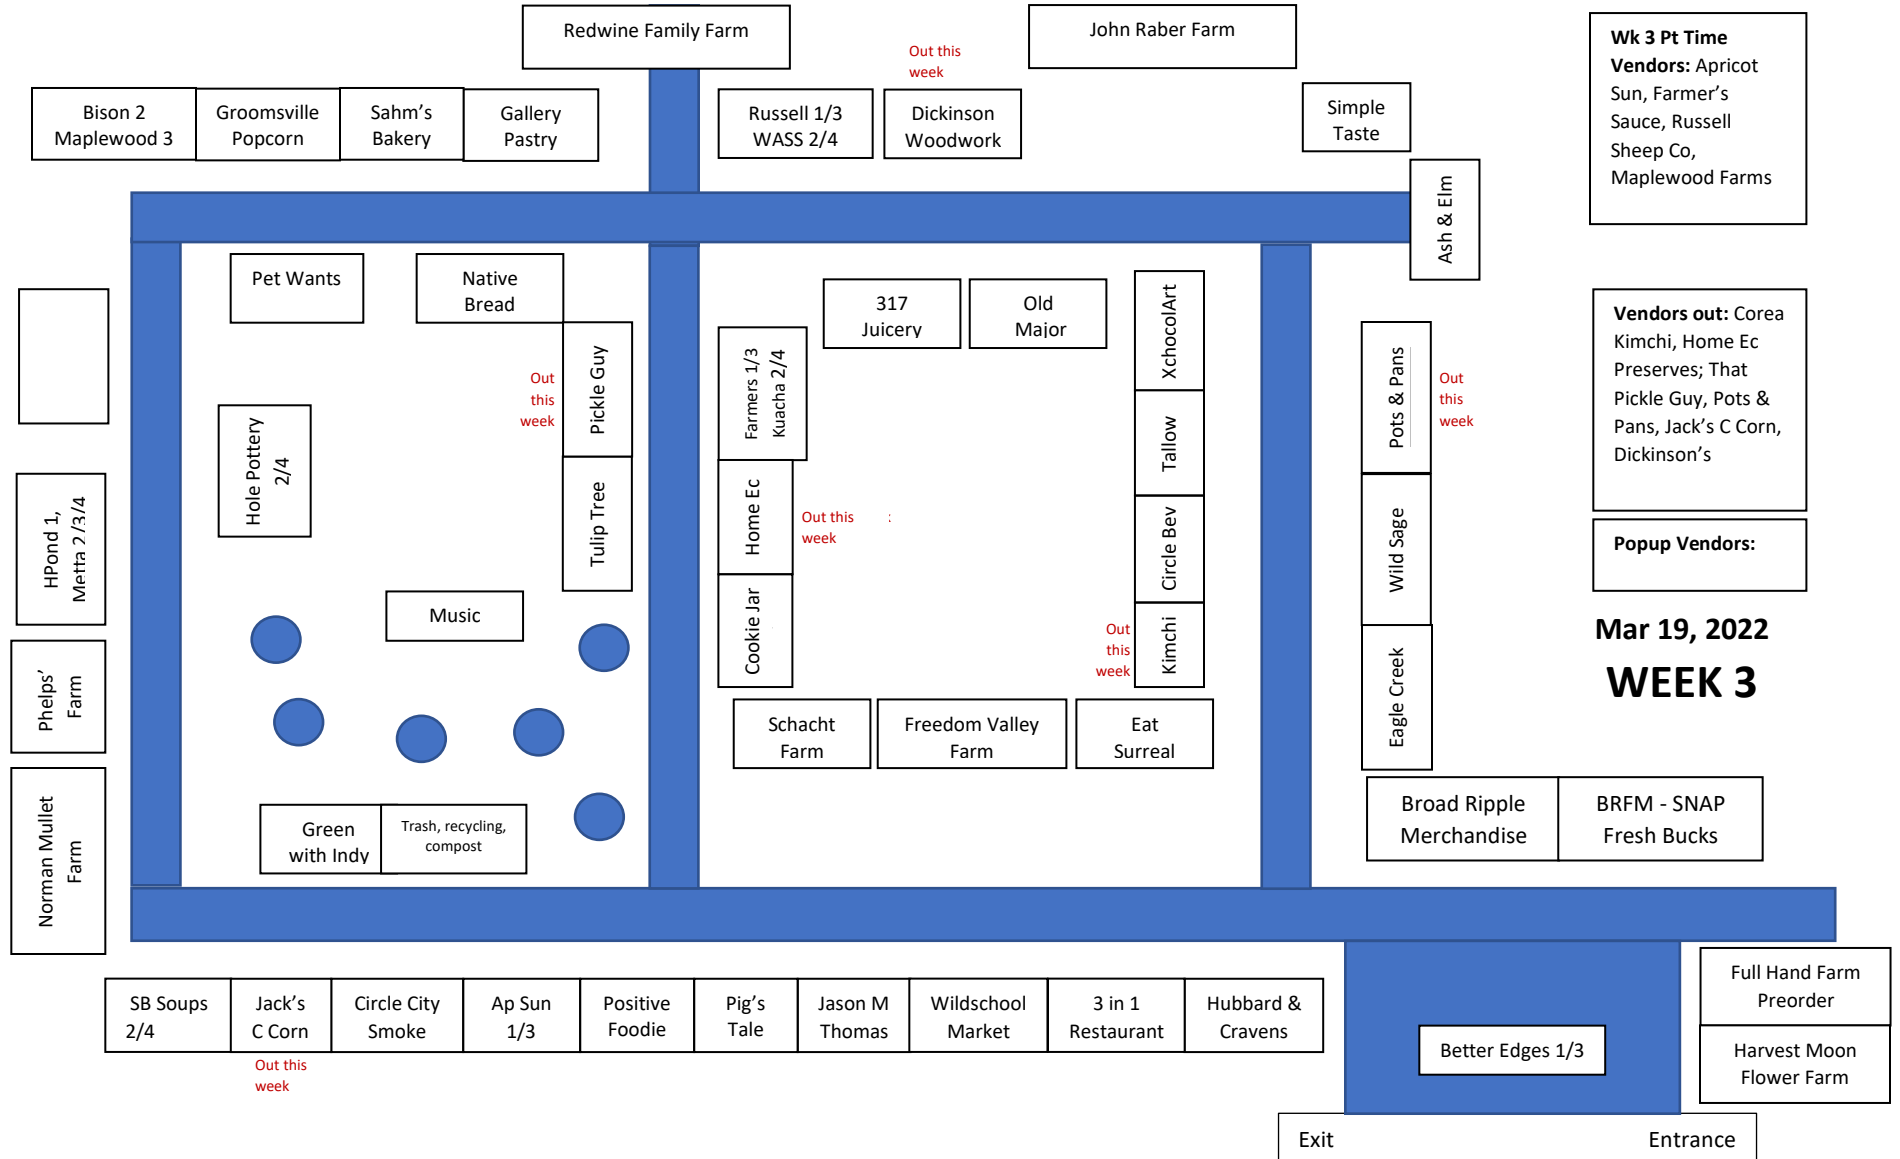

Broad Ripple Farmers Market Winter Season 2021-2022

Redwine Family Farm

John Raber Farm

Wk 3 Pt Time Vendors: Apricot Sun, Farmer's Sauce, Russell Sheep Co, Maplewood Farms

Bison 2 Maplewood 3
Groomsville Popcorn
Sahm's Bakery
Gallery Pastry

Pots & Pans

Out this week

Vendors out: Corea Kimchi, Home Ec Preserves; That Pickle Guy, Pots & Pans, Jack's C Corn, Dickinson's

Popup Vendors:

Mar 19, 2022 WEEK 3

Wild Sage

Eagle Creek

Broad Ripple Merchandise

Freedom Valley Farm

Eat Surreal

Out this week

Circle Bev
Kimchi

Music

Green with Indy

Trash, recycling, compost

HPond 1, Metra 2/3/4

Pig's Tale

Jason M Thomas

Wildschool Market

3 in 1 Restaurant

Hubbard & Cravens

Better Edges 1/3

Full Hand Farm Preorder

Harvest Moon Flower Farm