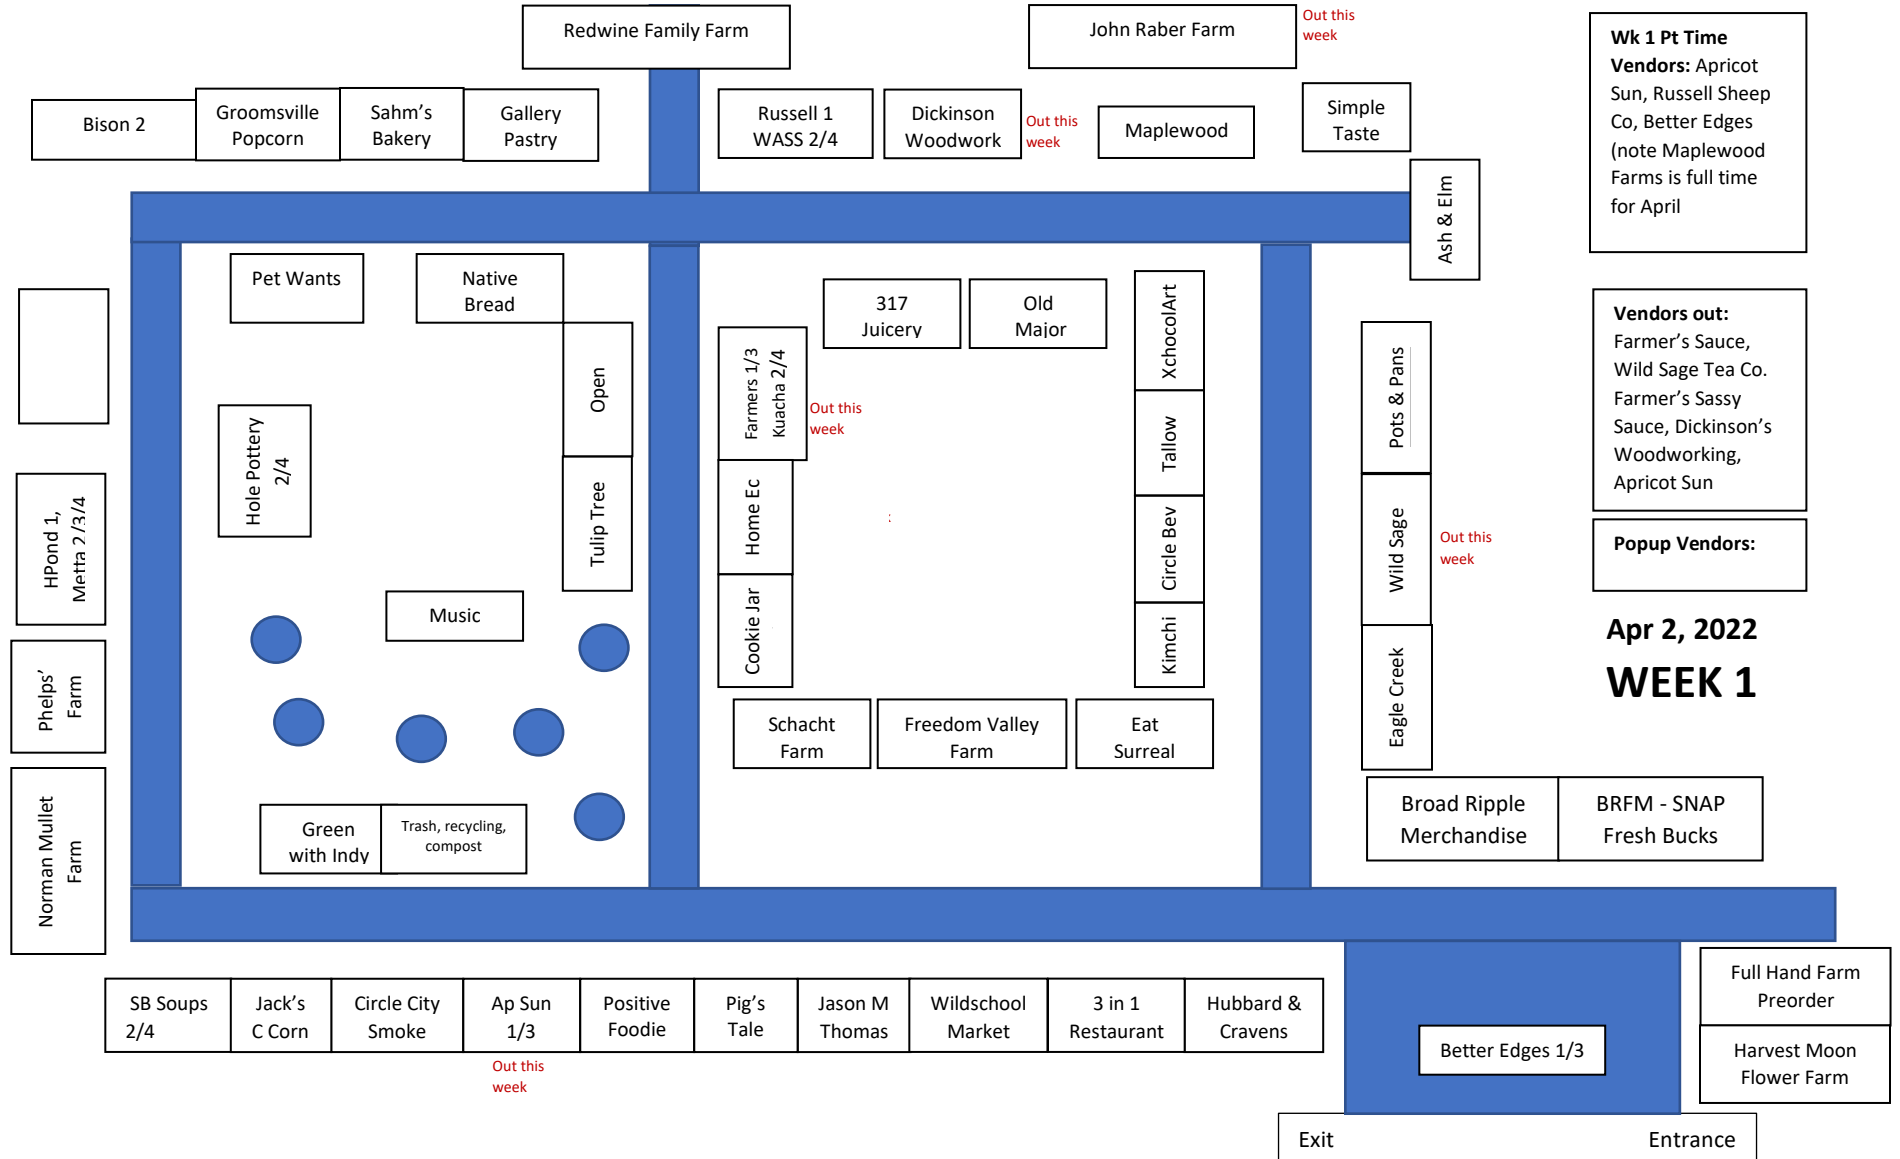

Broad Ripple Farmers Market Winter Season 2021-2022

Redwine Family Farm

John Raber Farm

Out this week

Wk 1 Pt Time Vendors: Apricot Sun, Russell Sheep Co, Better Edges Co, (note Maplewood Farms is full time for April)

Vendors out: Farmer's Sauce, Wild Sage Tea Co, Farmer's Sassy Sauce, Dickinson's Woodworking, Apricot Sun

Popup Vendors:

Apr 2, 2022 WEEK 1

Broad Ripple Merchandise

BRFM - SNAP Fresh Bucks

Better Edges 1/3

Full Hand Farm Preorder

Harvest Moon Flower Farm

Exit Entrance

Bison 2

Groomsville Popcorn

Sahm's Bakery

Gallery Pastry

Russell 1 WASS 2/4

Dickinson Woodwork

Out this week

Maplewood

Simple Taste

Ash & Elm

Pet Wants

Native Bread

317 Juicery

Old Major

XchocolArt

Hole Pottery 2/4

Farmers 1/3 Kuacha 2/4

Out this week

Home Ec

Cookie Jar

Schacht Farm

Freedom Valley Farm

Eat Surreal

Tallow

Circle Bev

Kimchi

Pots & Pans

Wild Sage

Out this week

Eagle Creek

HPond 1, Metra 2/3/4

Phelps' Farm

Norman Mullet Farm

Music

Tulip Tree

Open

SB Soups 2/4

Jack's C Corn

Circle City Smoke

Ap Sun 1/3

Out this week

Positive Foodie

Pig's Tale

Jason M Thomas

Wildschool Market

3 in 1 Restaurant

Hubbard & Cravens

Harvest Moon Flower Farm