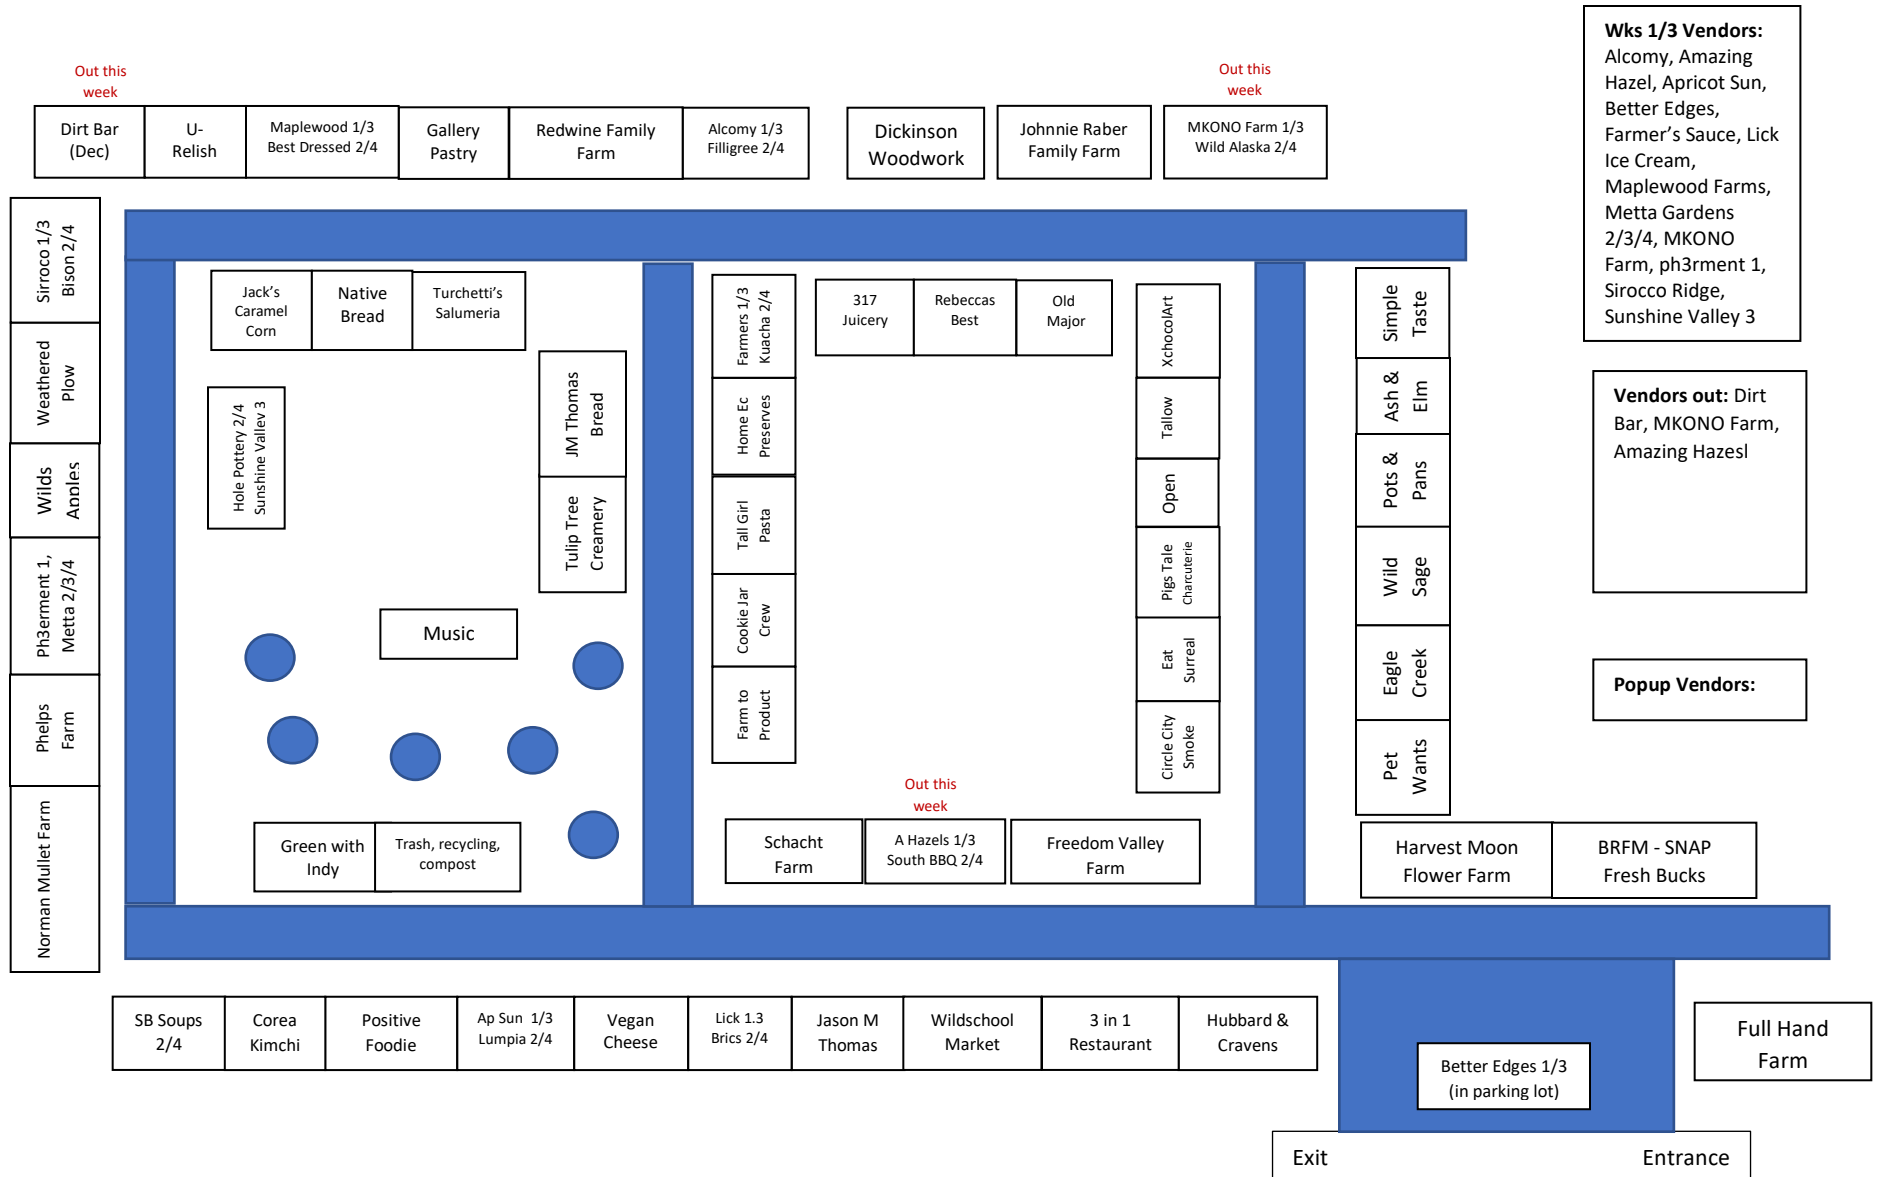

Broad Ripple Farmers Market Winter Season 2022-2023

NOV 5, 2022 WEEK 1