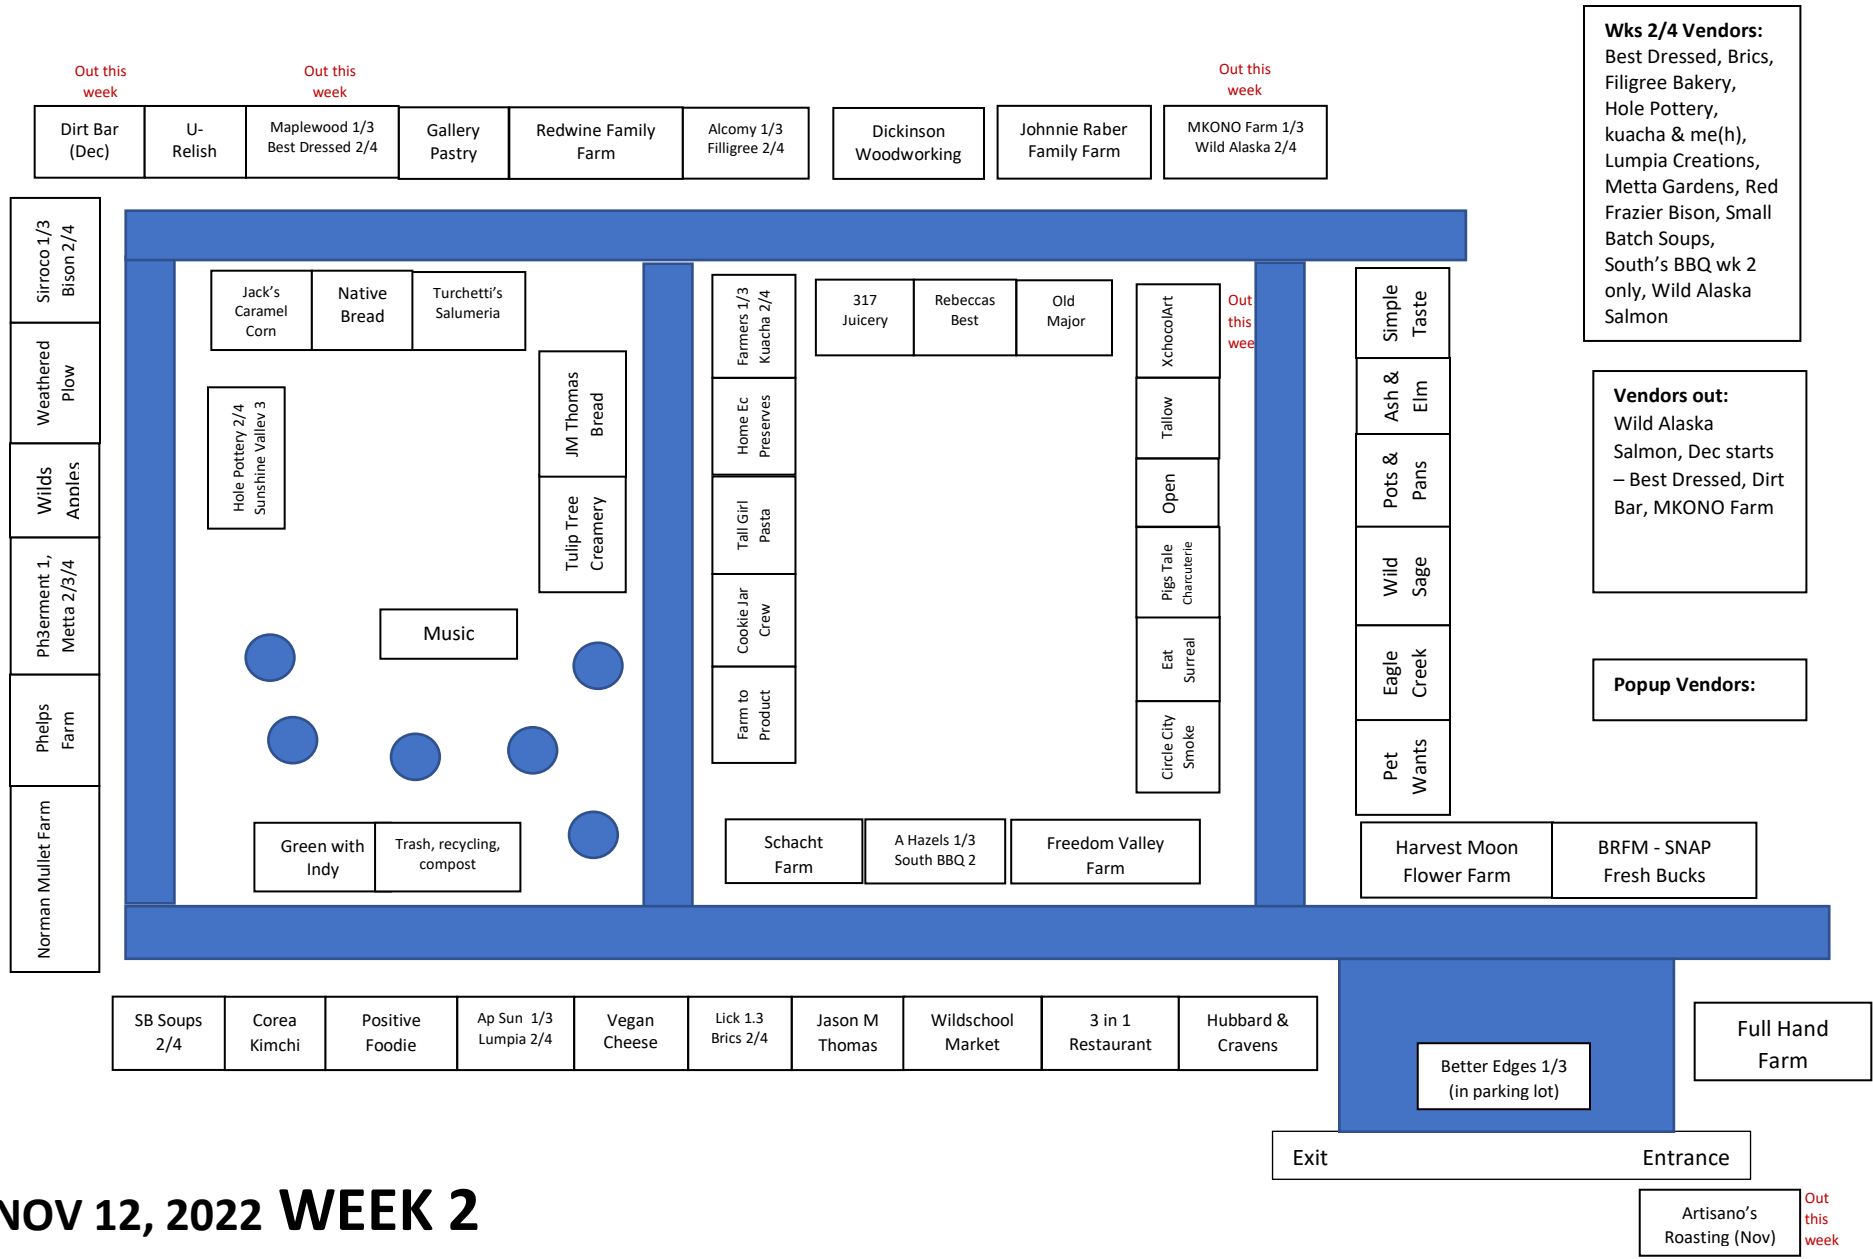

# Broad Ripple Farmers Market Winter Season 2022-2023

NOV 12, 2022 WEEK 2