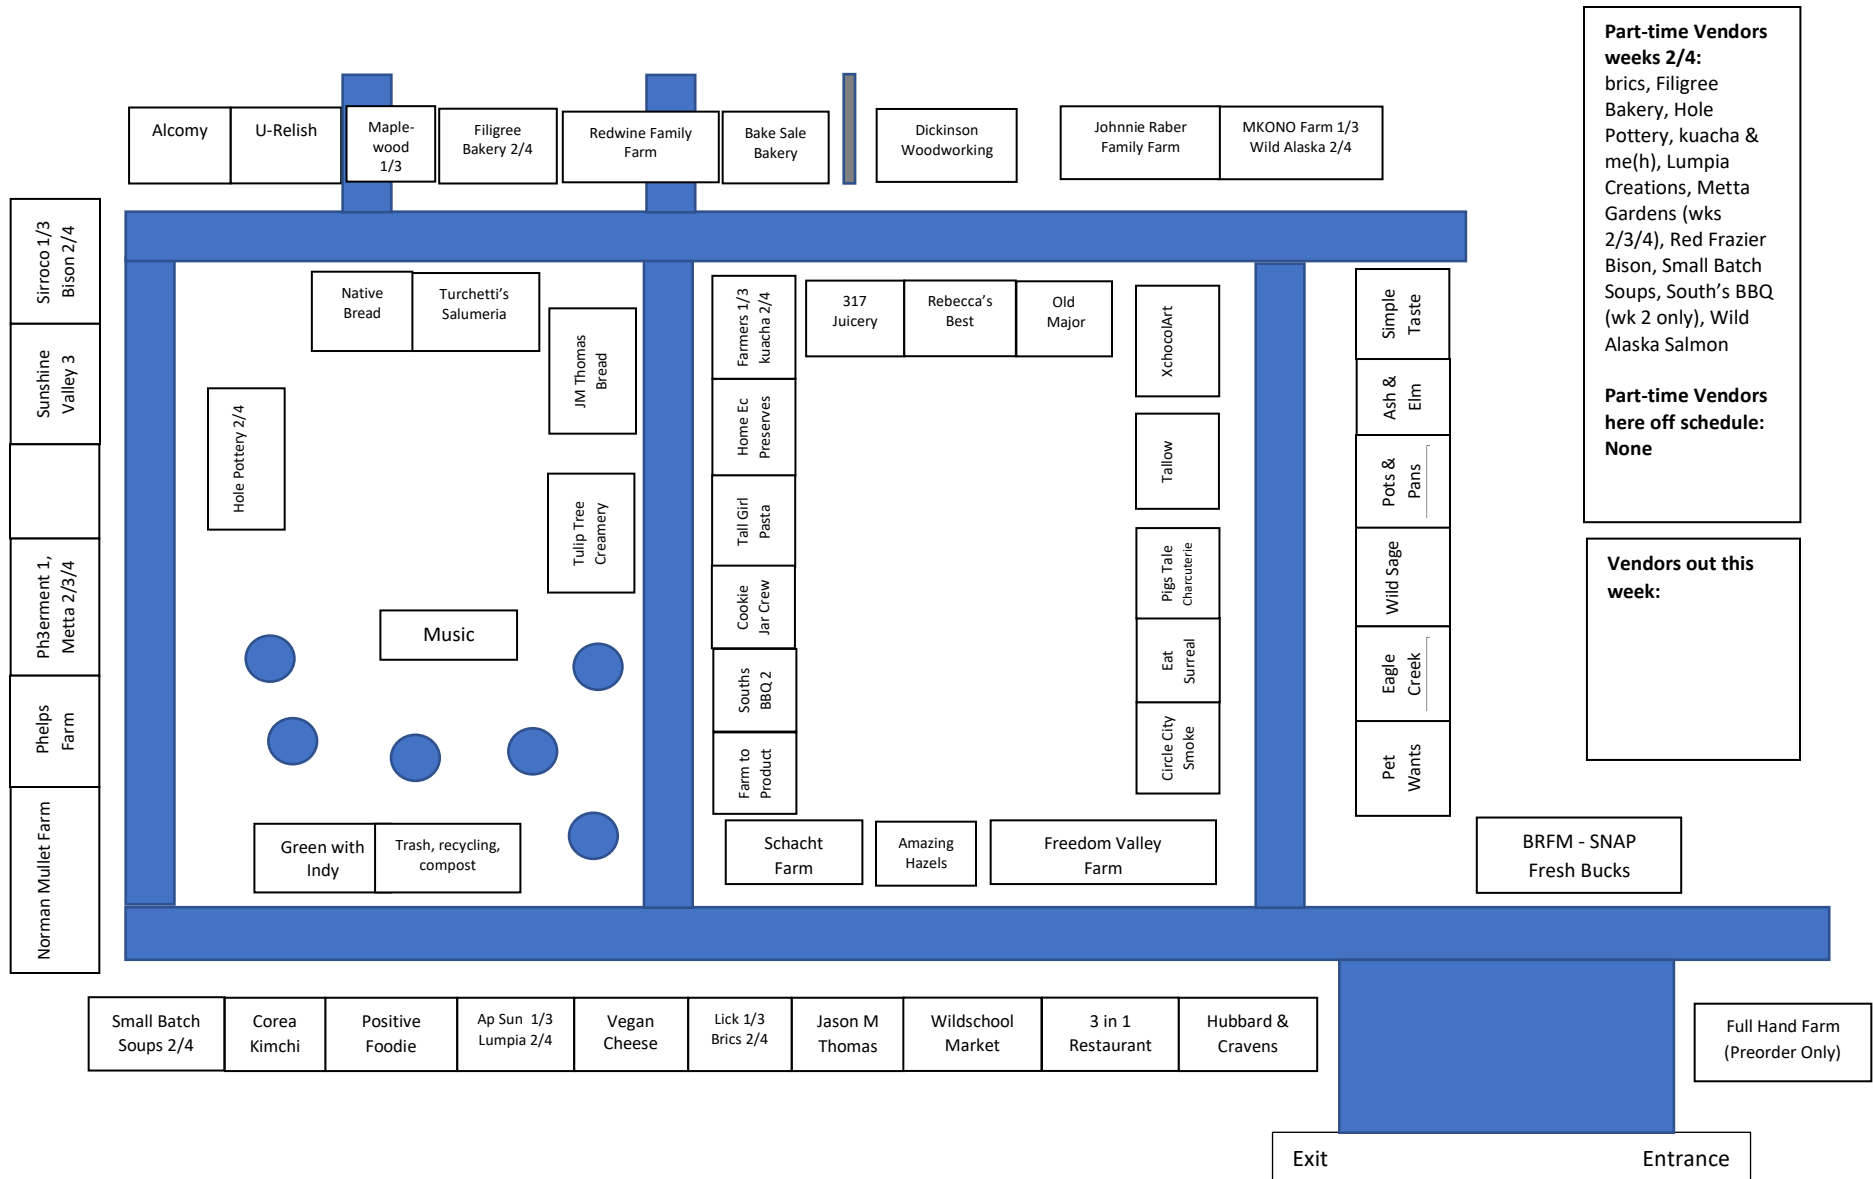

Broad Ripple Farmers Market Winter Season 2022-2023

JAN 14, 2023 WEEK 2