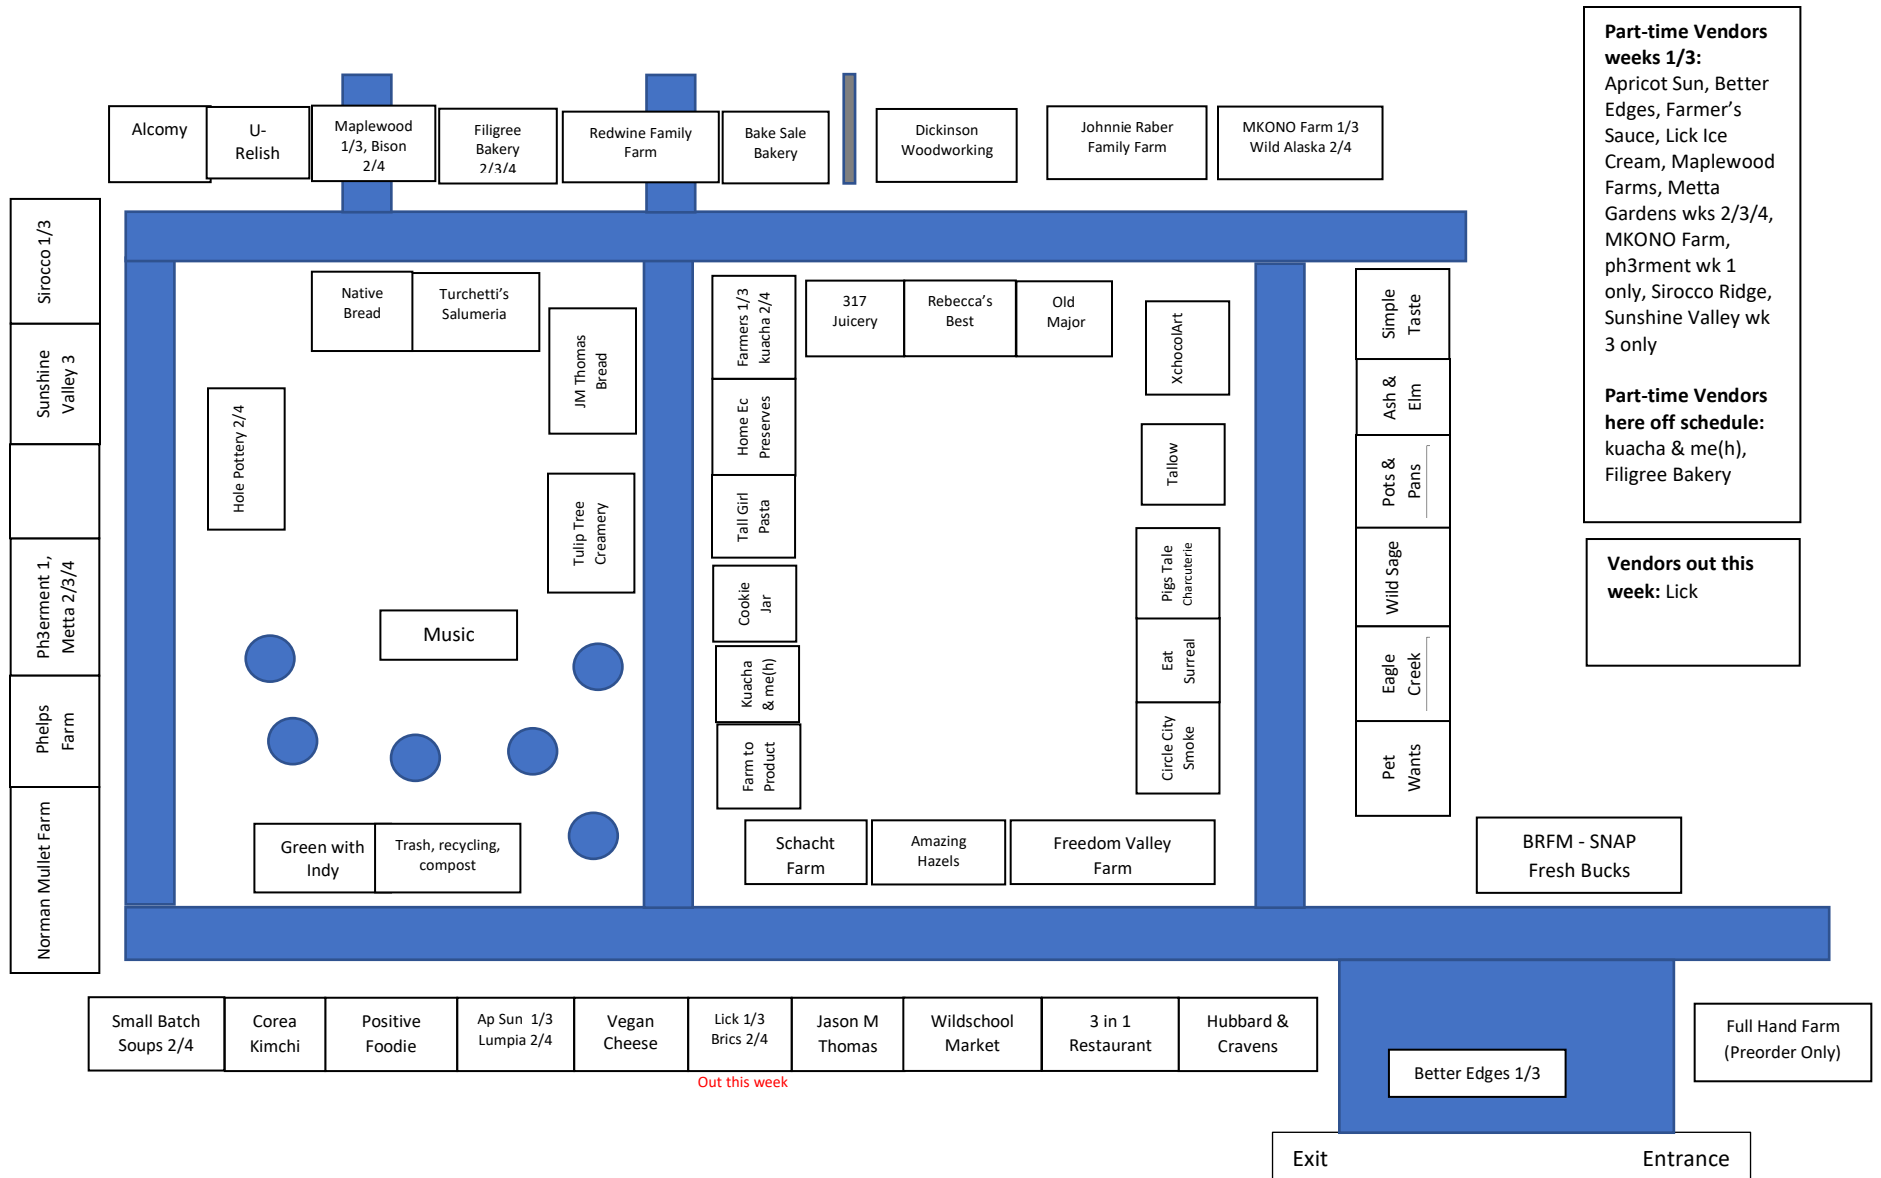

Broad Ripple Farmers Market Winter Season 2022-2023

JAN 21, 2023 WEEK 3