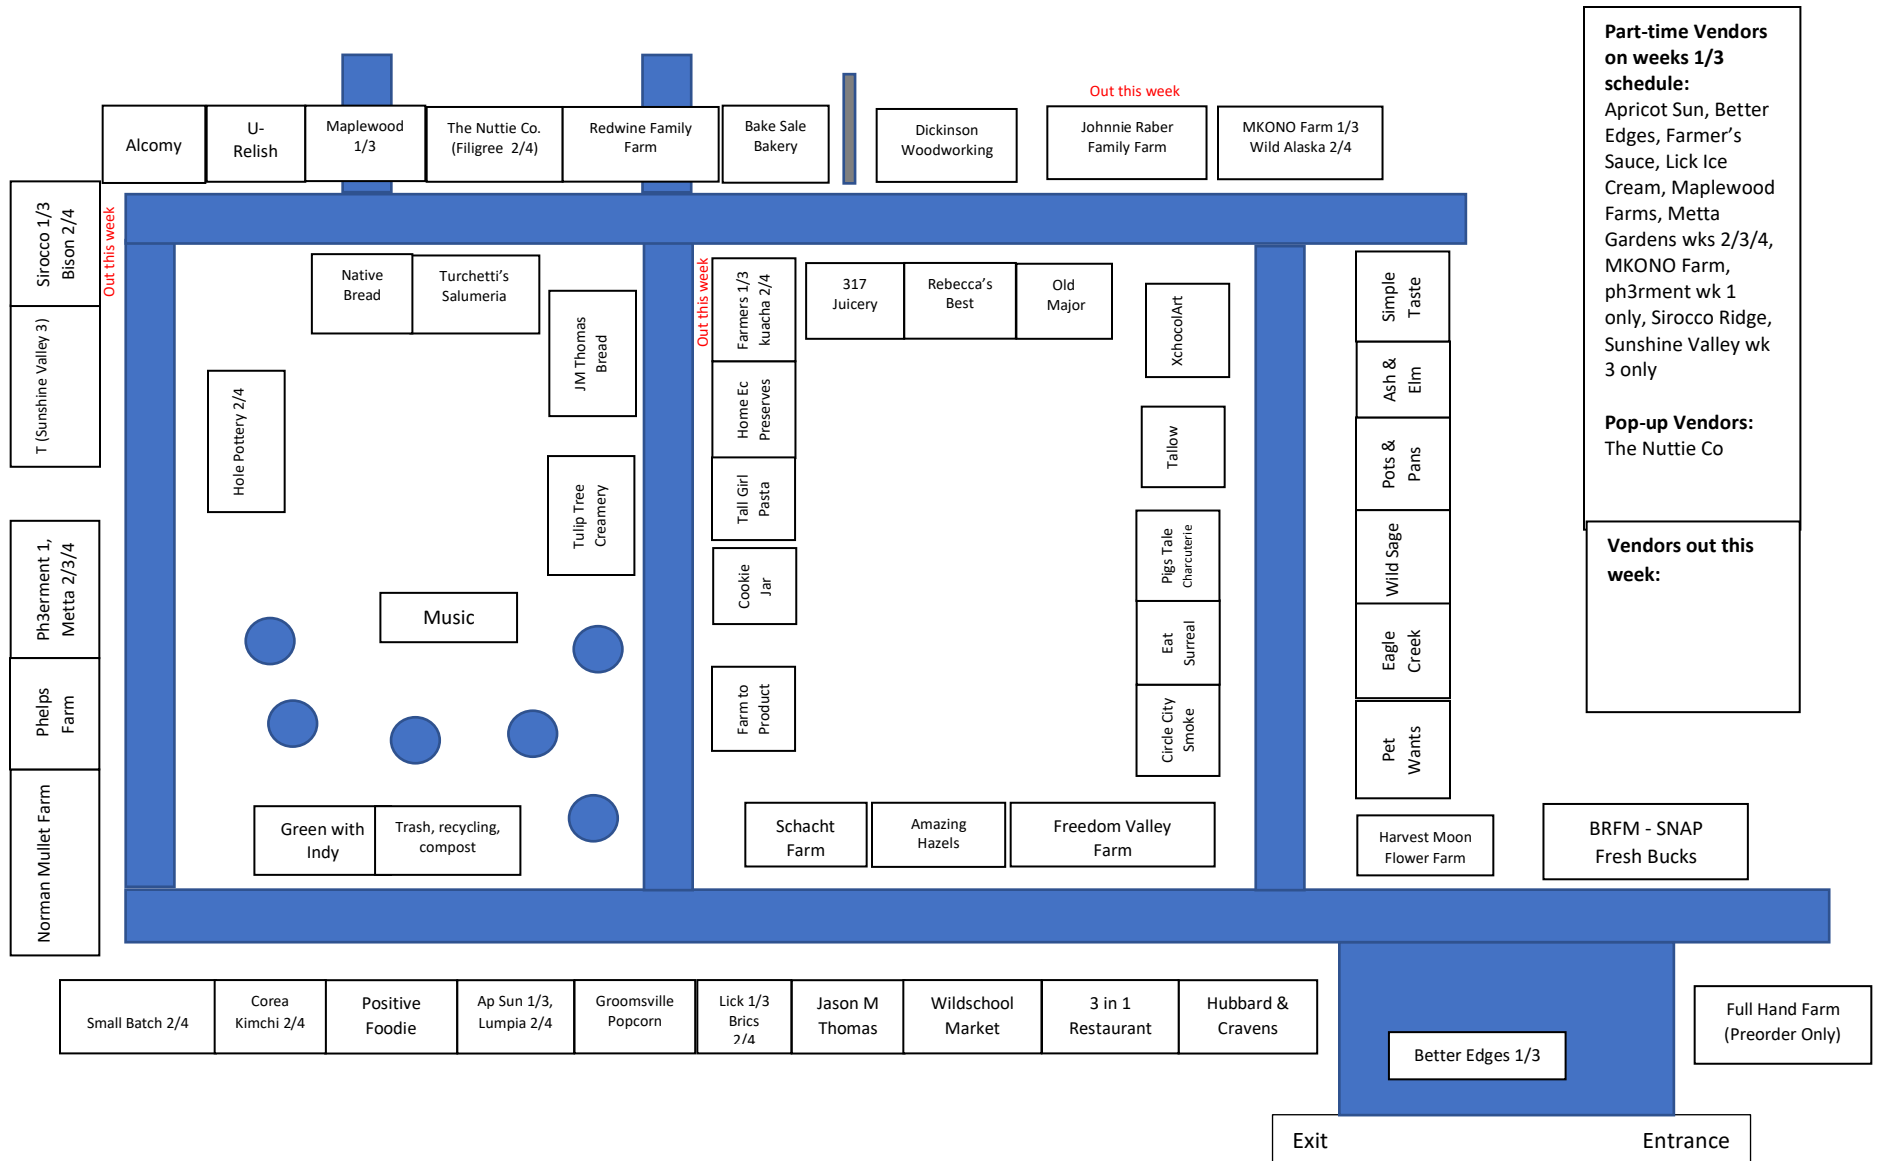

# Broad Ripple Farmers Market Winter Season 2022-2023

**MAR 4, 2023 WEEK 3**