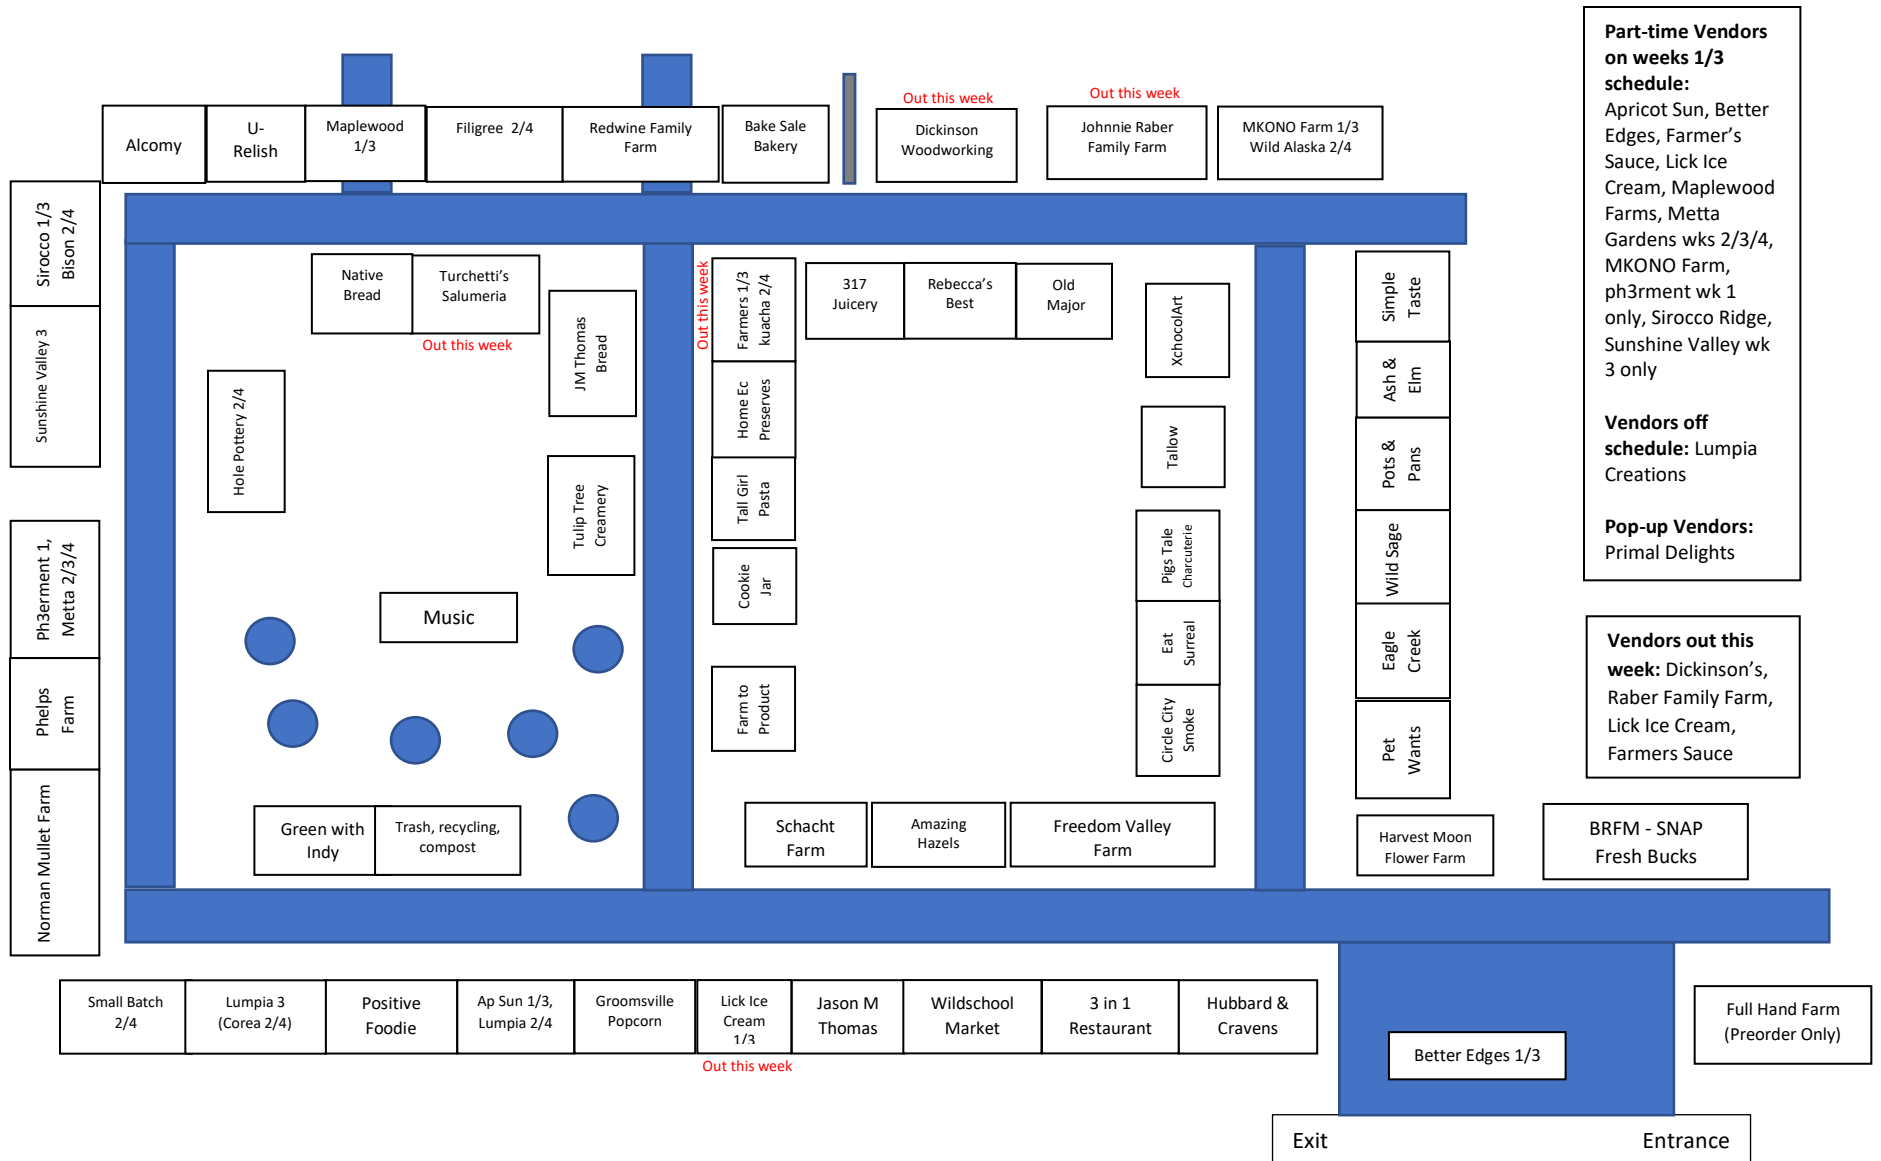

# Broad Ripple Farmers Market Winter Season 2022-2023

**MAR 18, 2023 WEEK 3**