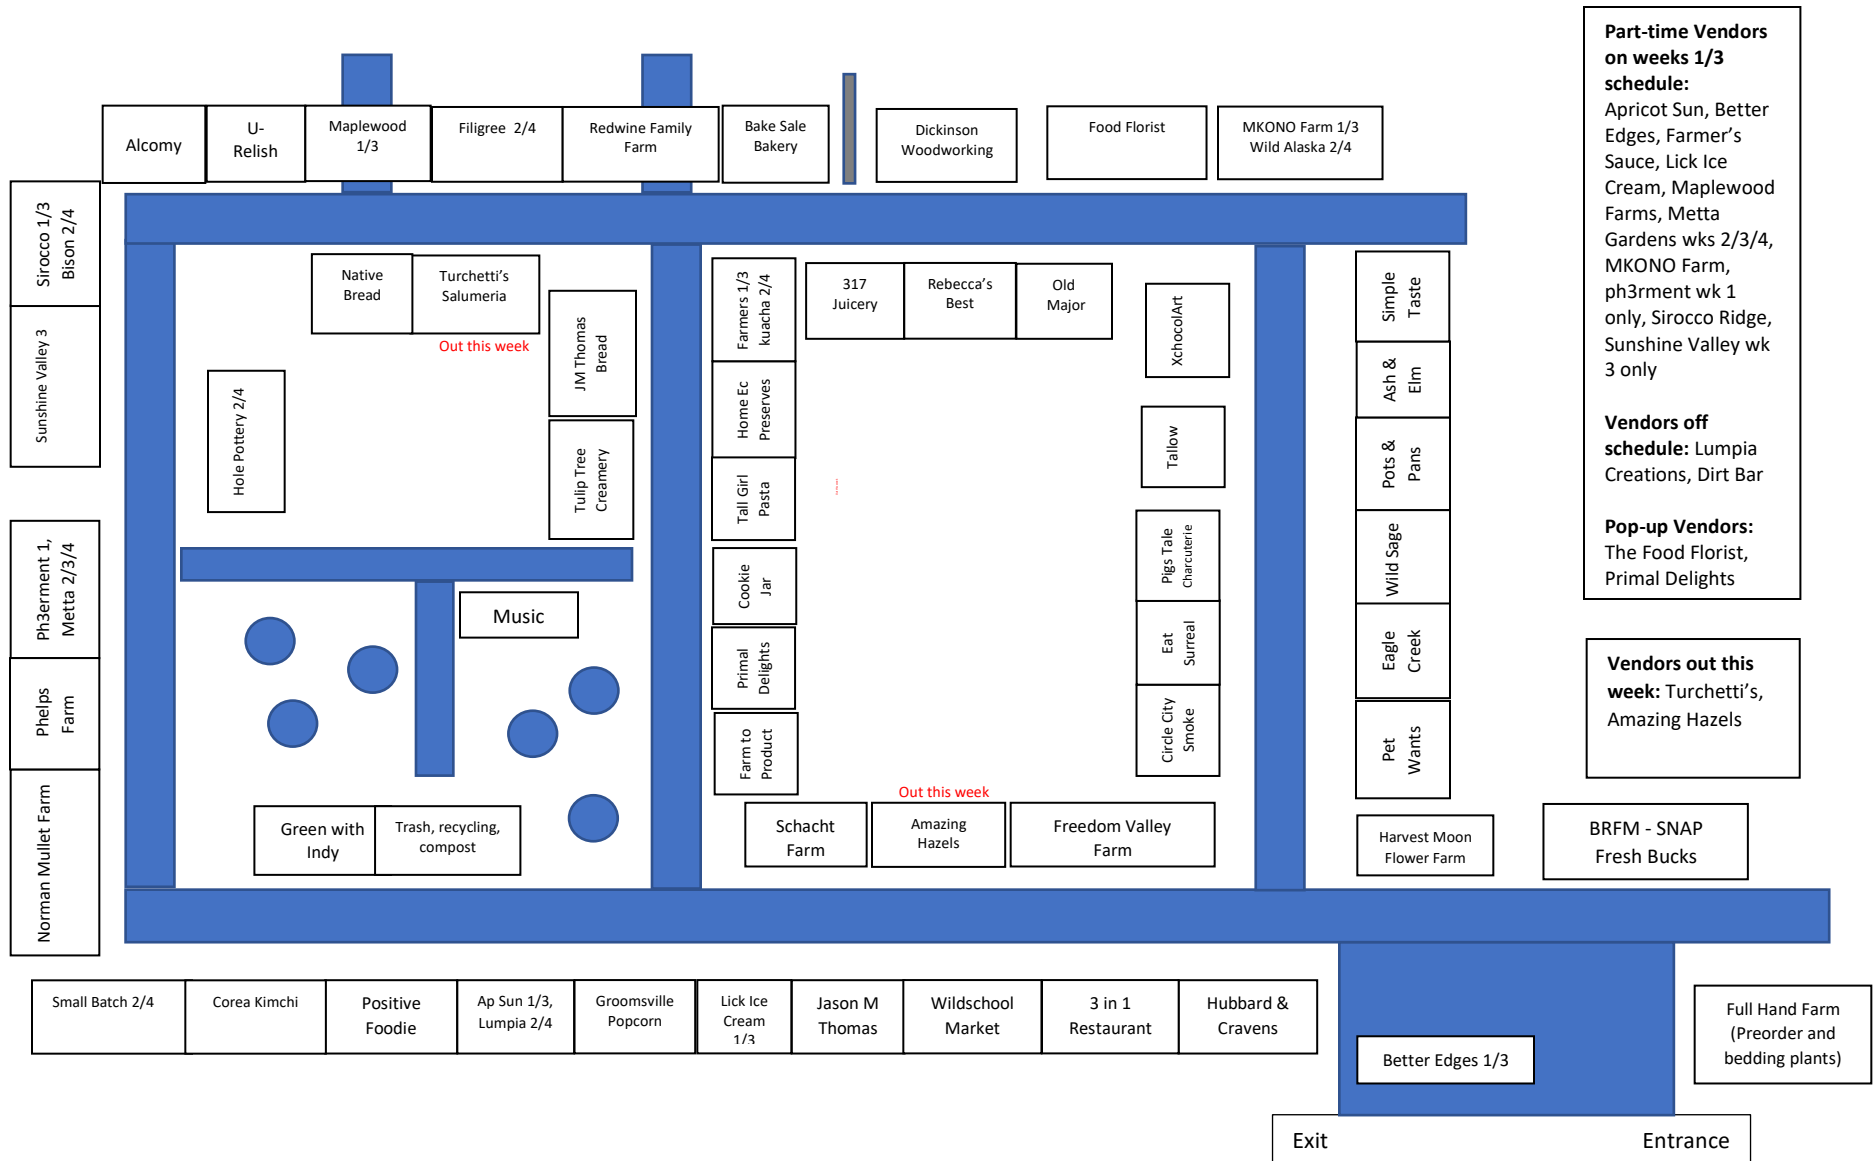

Broad Ripple Farmers Market Winter Season 2022-2023

April 15, 2023 **WEEK 3**