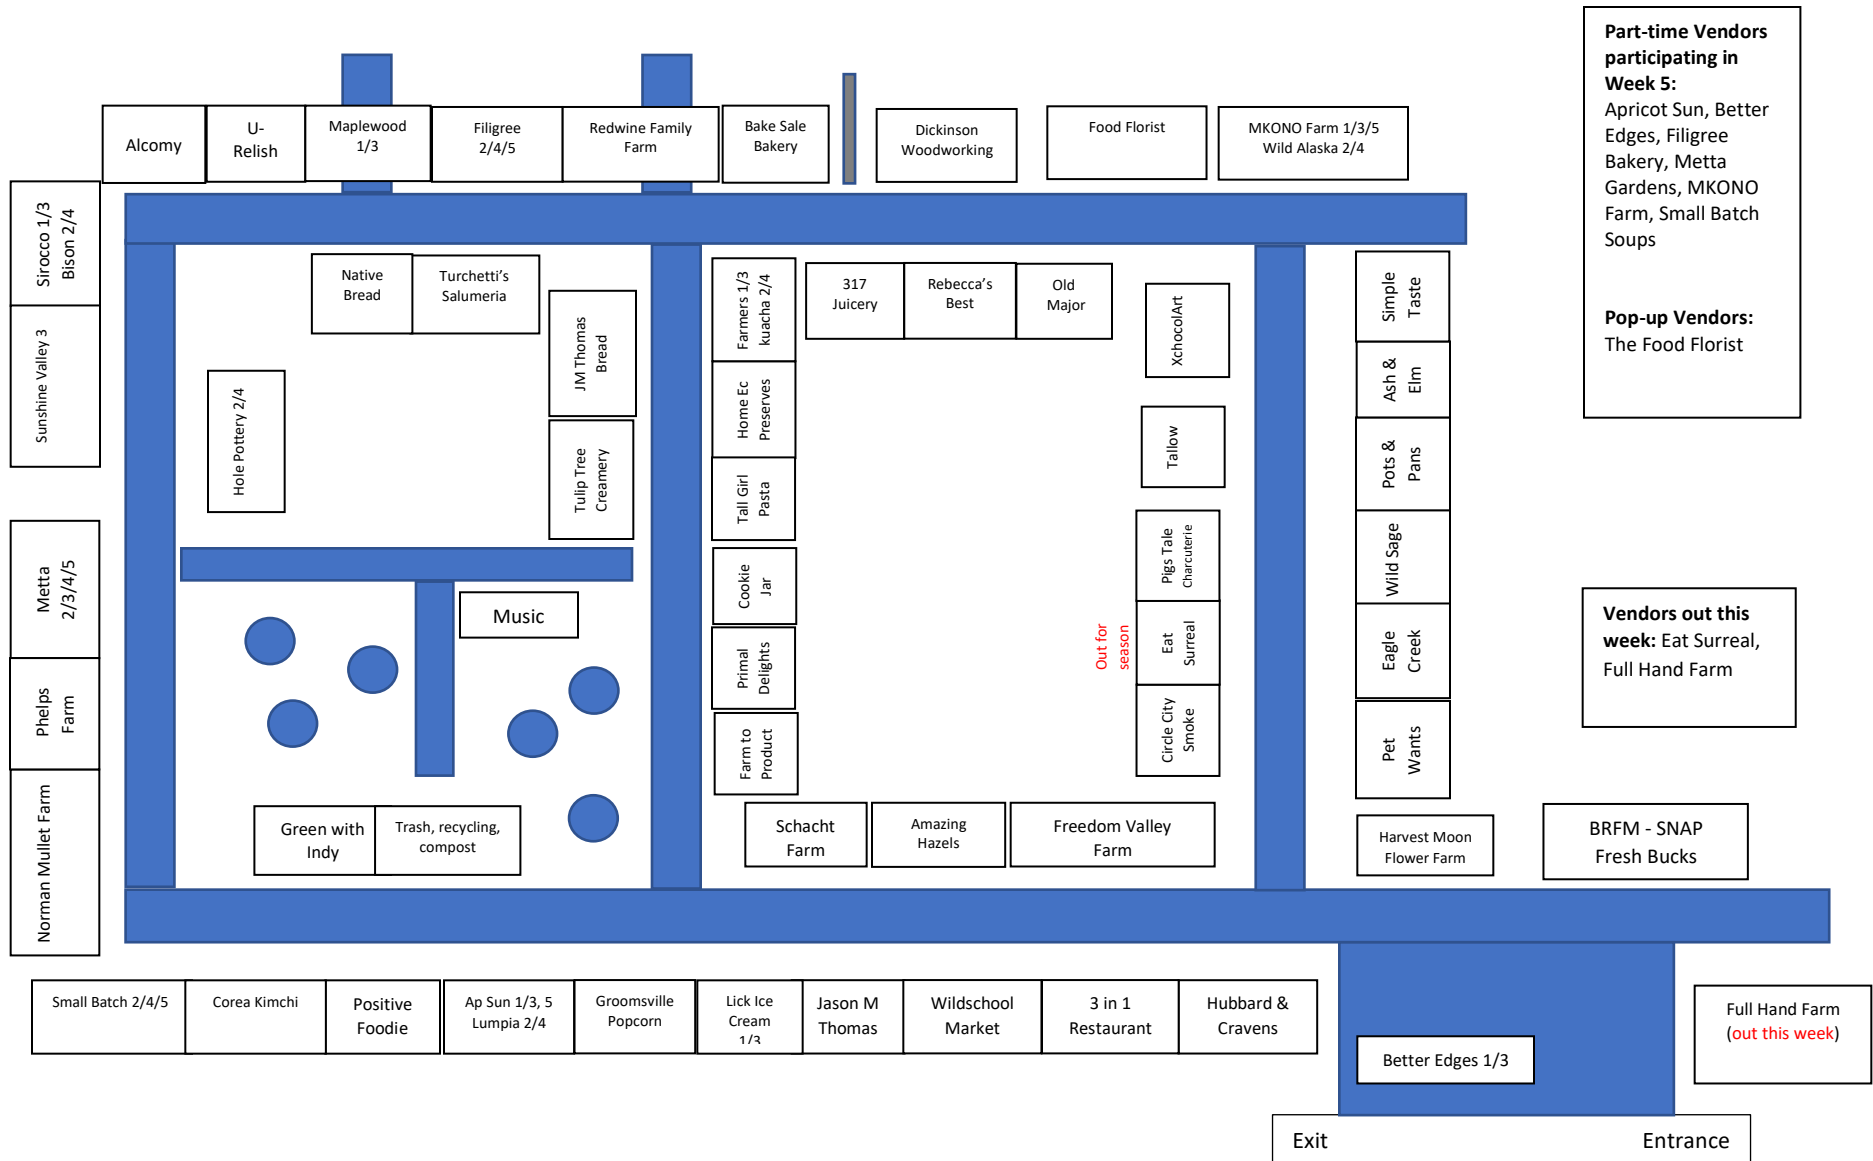

# Broad Ripple Farmers Market Winter Season 2022-2023

**Part-time Vendors participating in Week 5:**  
 Apricot Sun, Better Edges, Filigree Bakery, Metta Gardens, MKONO Farm, Small Batch Soups

**Pop-up Vendors:**  
 The Food Florist

**Vendors out this week:** Eat Surreal, Full Hand Farm

**April 29, 2023 WEEK 5**