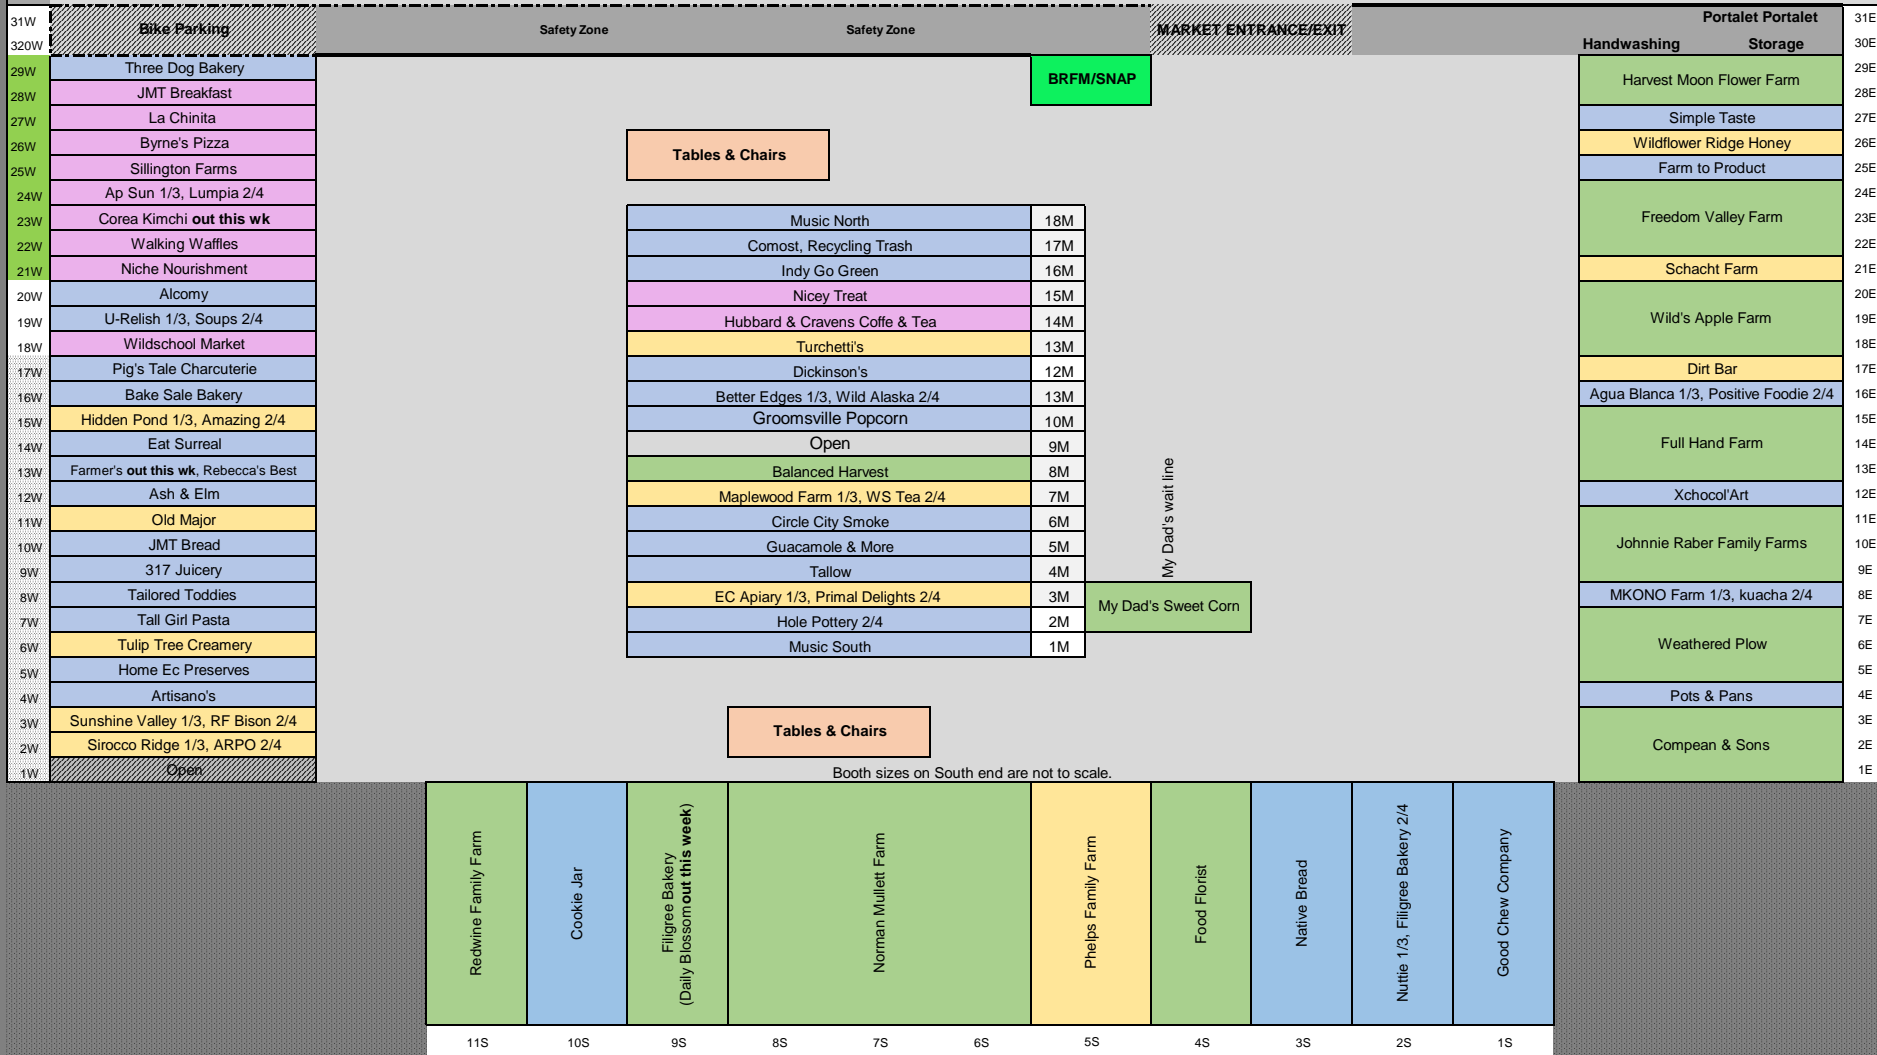

North

Regular Parking

Regular Parking

Handicapped Parking

EXIT DRIVE

ENTRANCE DRIVE

BRFM Vendor Map Sept 16, WEEK 3

Both sizes on South end are not to scale.

Key: Part-time vendors are scheduled either on the 1st and 3rd Saturdays or the 2nd and 4th Saturdays, displayed on the Map as 1/3 or 24.