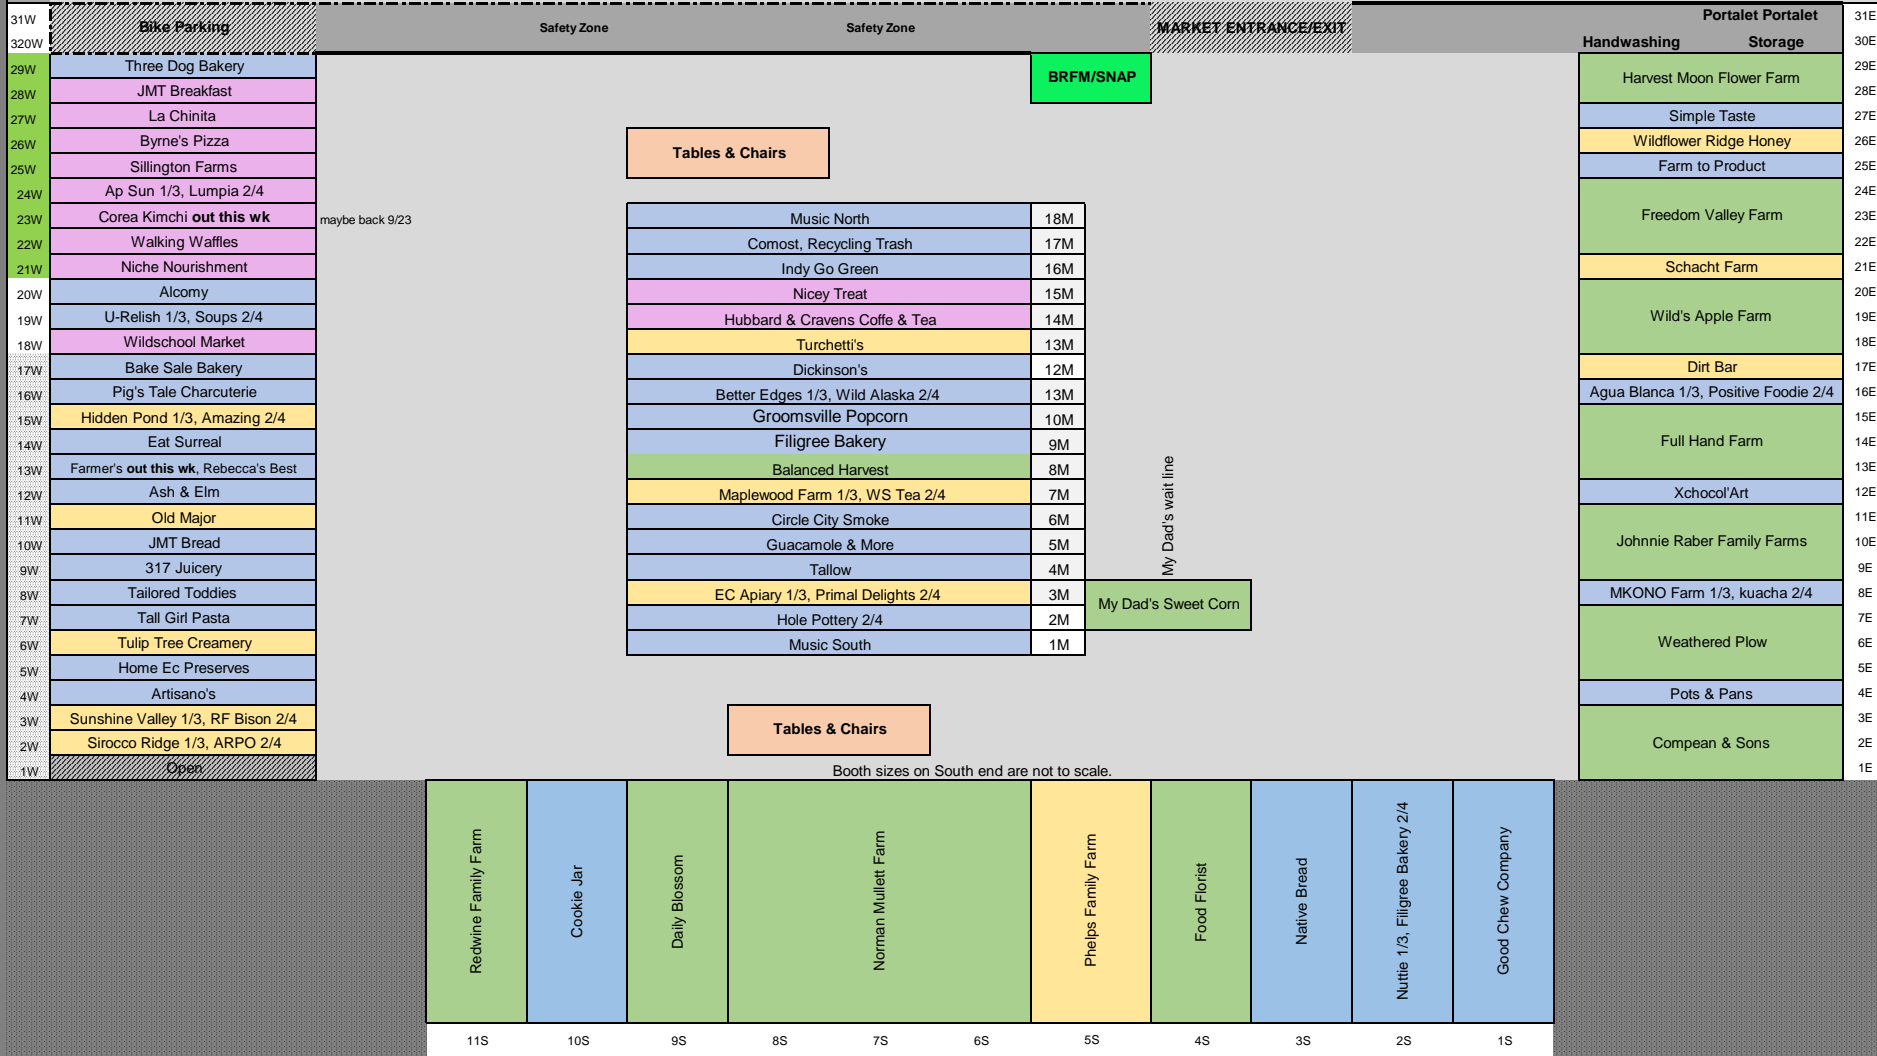

North

Regular Parking

Regular Parking

Handicapped Parking

EXIT DRIVE

ENTRANCE DRIVE

BRFM Vendor Map Sept 16, WEEK 3

Key: Part-time vendors are scheduled either on the 1st and 3rd Saturdays or the 2nd and 4th Saturdays, displayed on the Map as 1/3 or 24.